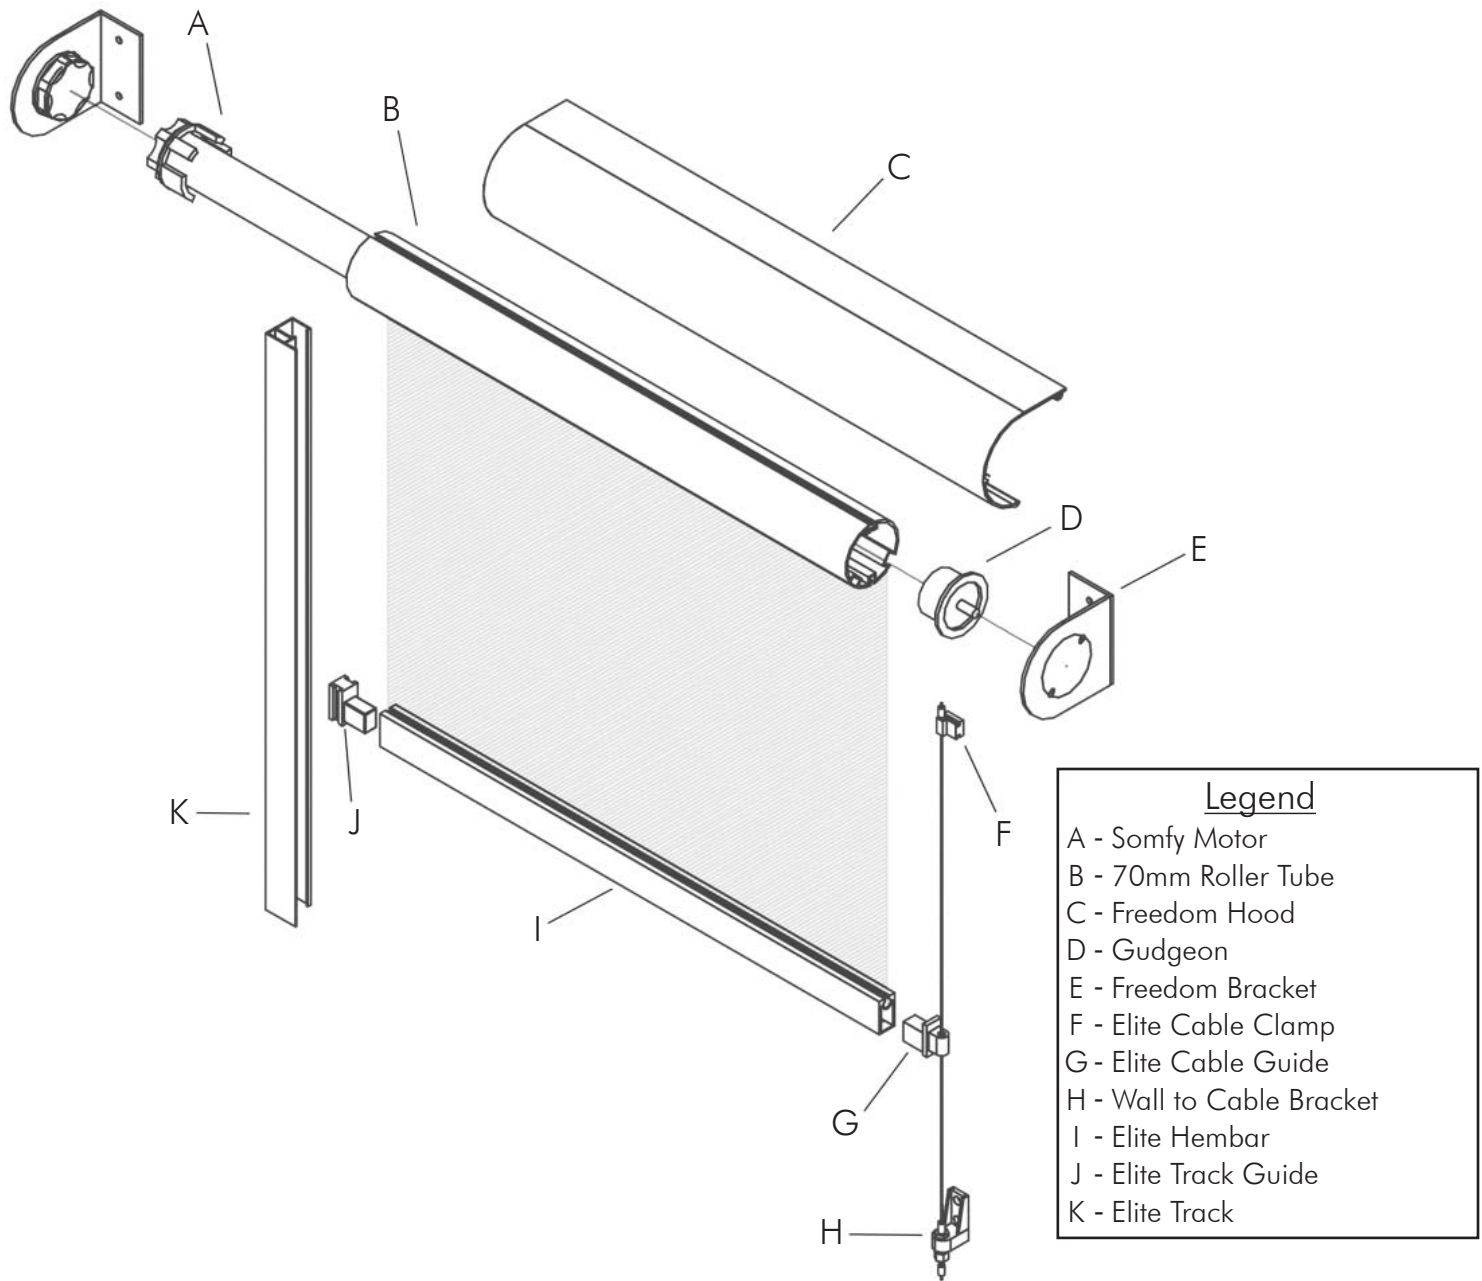

Freedom Shade

Motorized

Legend

- A - Somfy Motor
- B - 70mm Roller Tube
- C - Freedom Hood
- D - Gudgeon
- E - Freedom Bracket
- F - Elite Cable Clamp
- G - Elite Cable Guide
- H - Wall to Cable Bracket
- I - Elite Hembar
- J - Elite Track Guide
- K - Elite Track