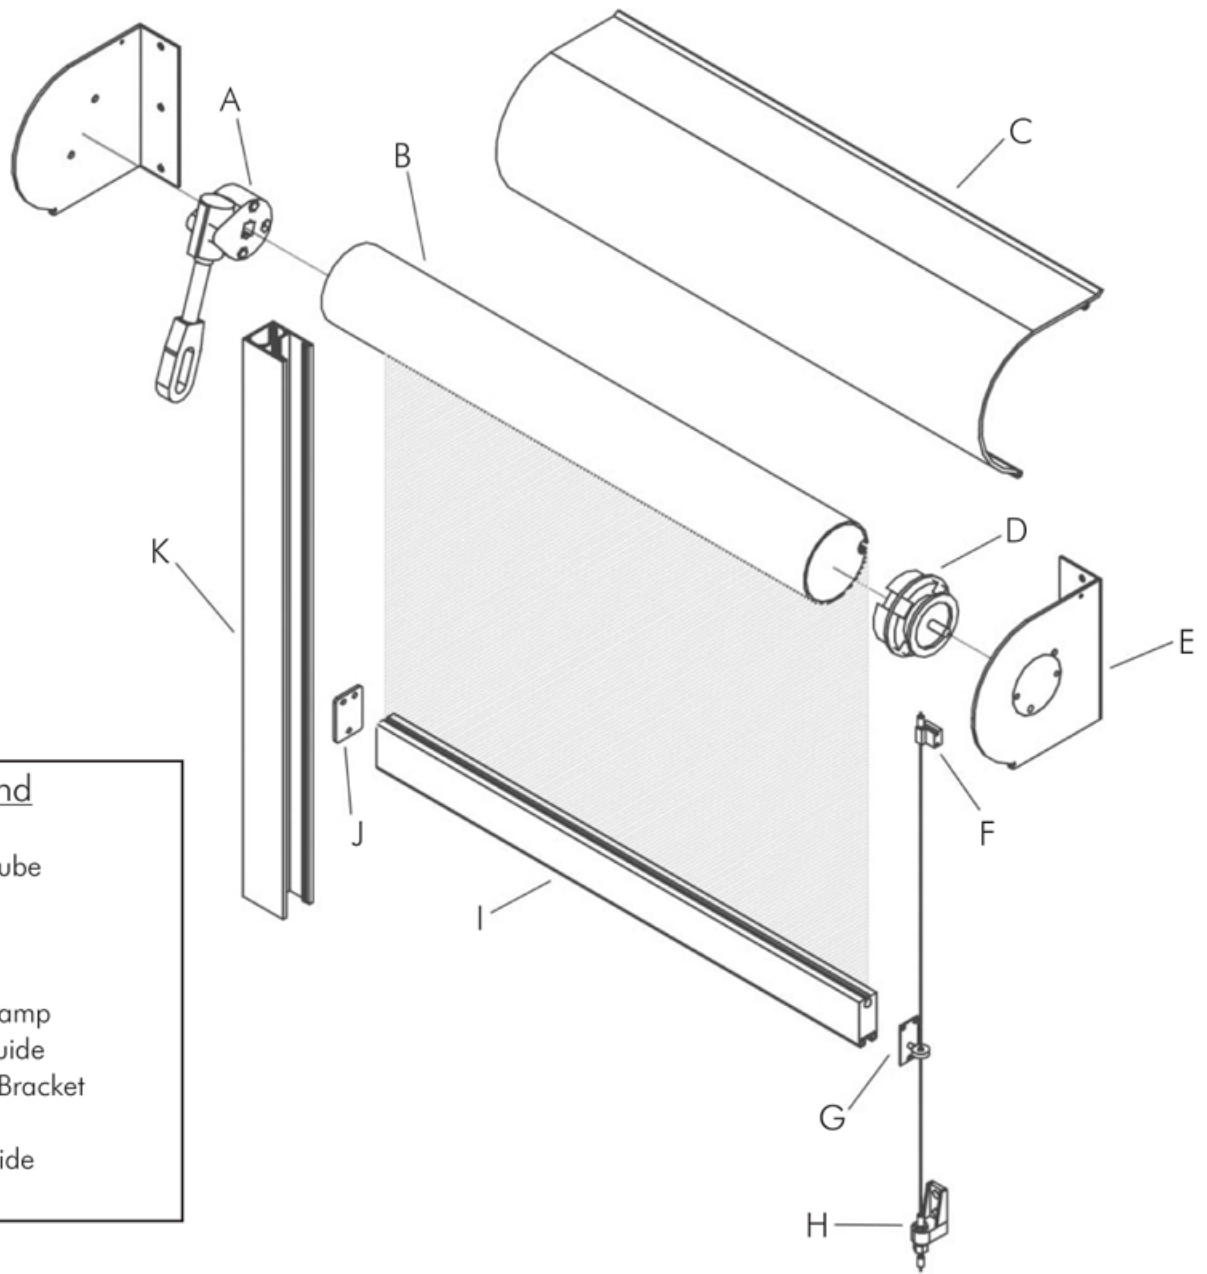

Patriot Shade

Manual

Legend

- A - Manual Gear
- B - 78mm Roller Tube
- C - Patriot Hood
- D - Gudgeon
- E - Patriot Bracket
- F - Titan Cable Clamp
- G - Titan Cable Guide
- H - Wall to Cable Bracket
- I - Titan Hembar
- J - Titan Track Guide
- K - Titan Track