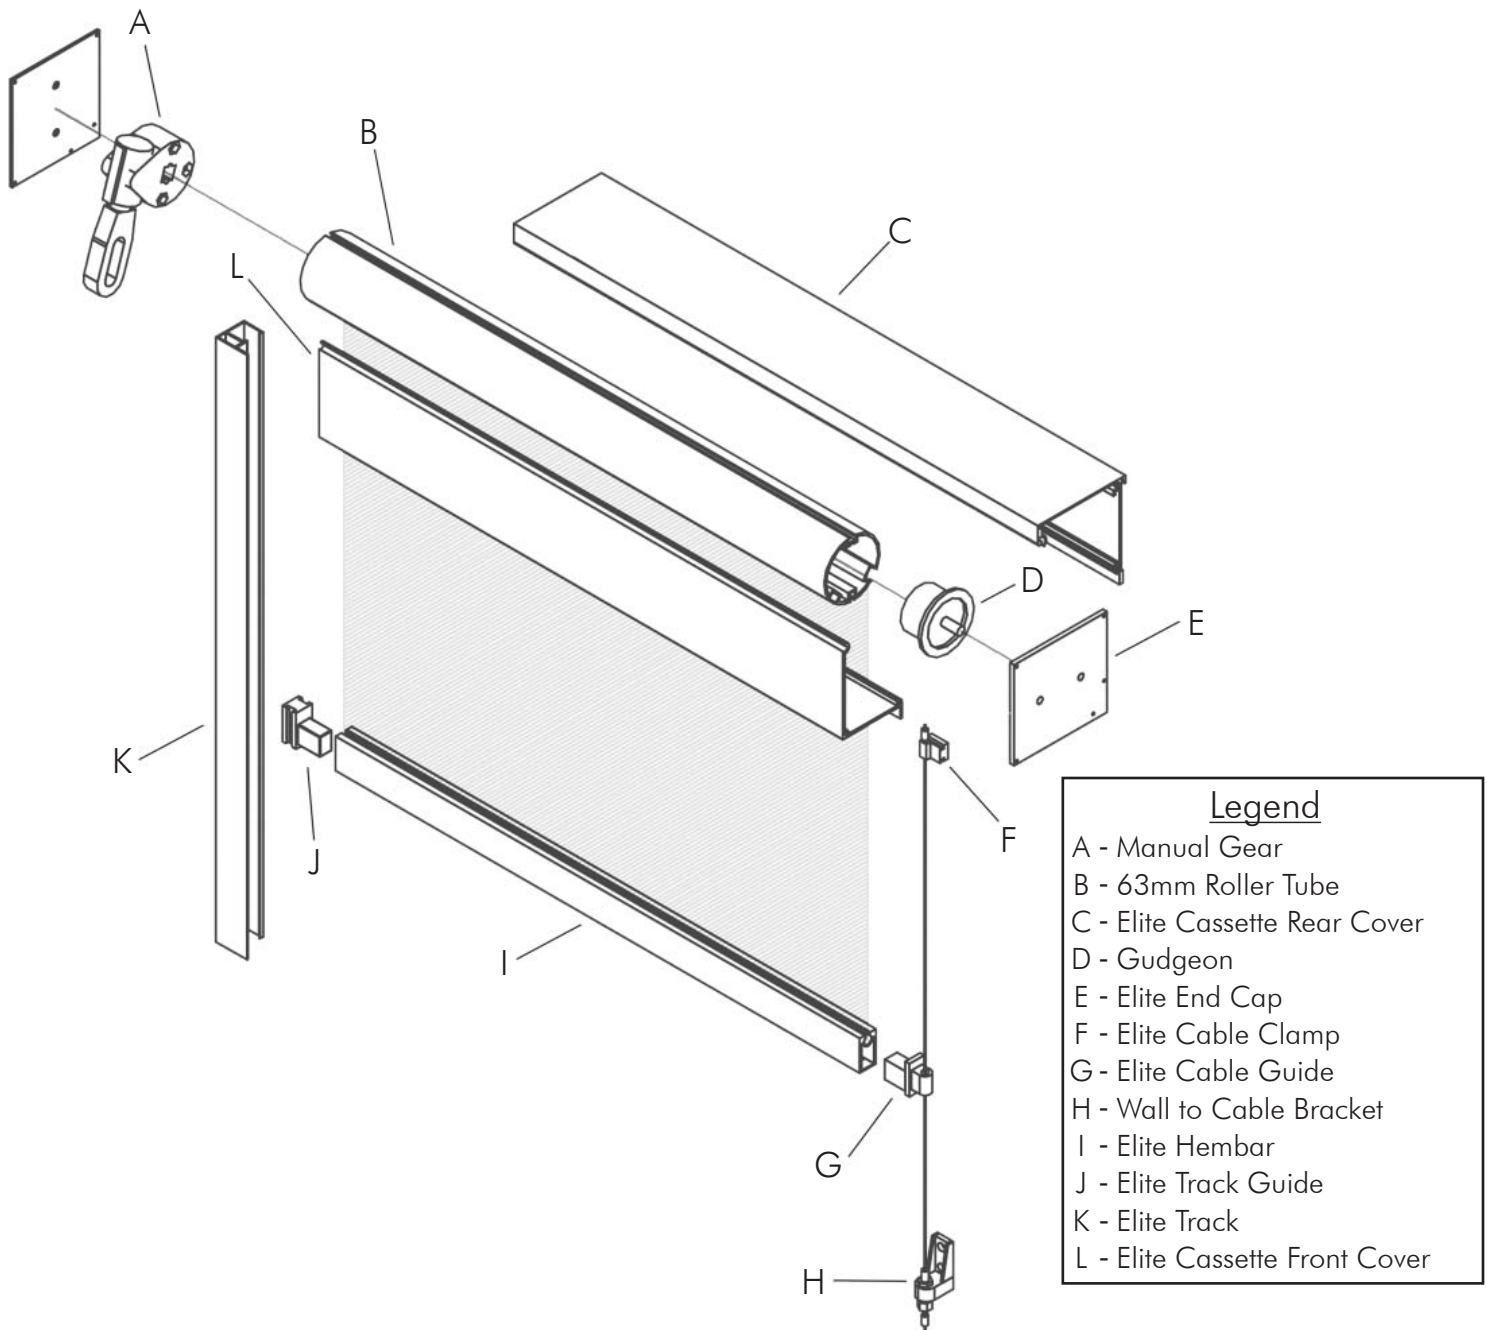

4" Elite Cassette

Manual

Legend

- A - Manual Gear
- B - 63mm Roller Tube
- C - Elite Cassette Rear Cover
- D - Gudgeon
- E - Elite End Cap
- F - Elite Cable Clamp
- G - Elite Cable Guide
- H - Wall to Cable Bracket
- I - Elite Hembar
- J - Elite Track Guide
- K - Elite Track
- L - Elite Cassette Front Cover