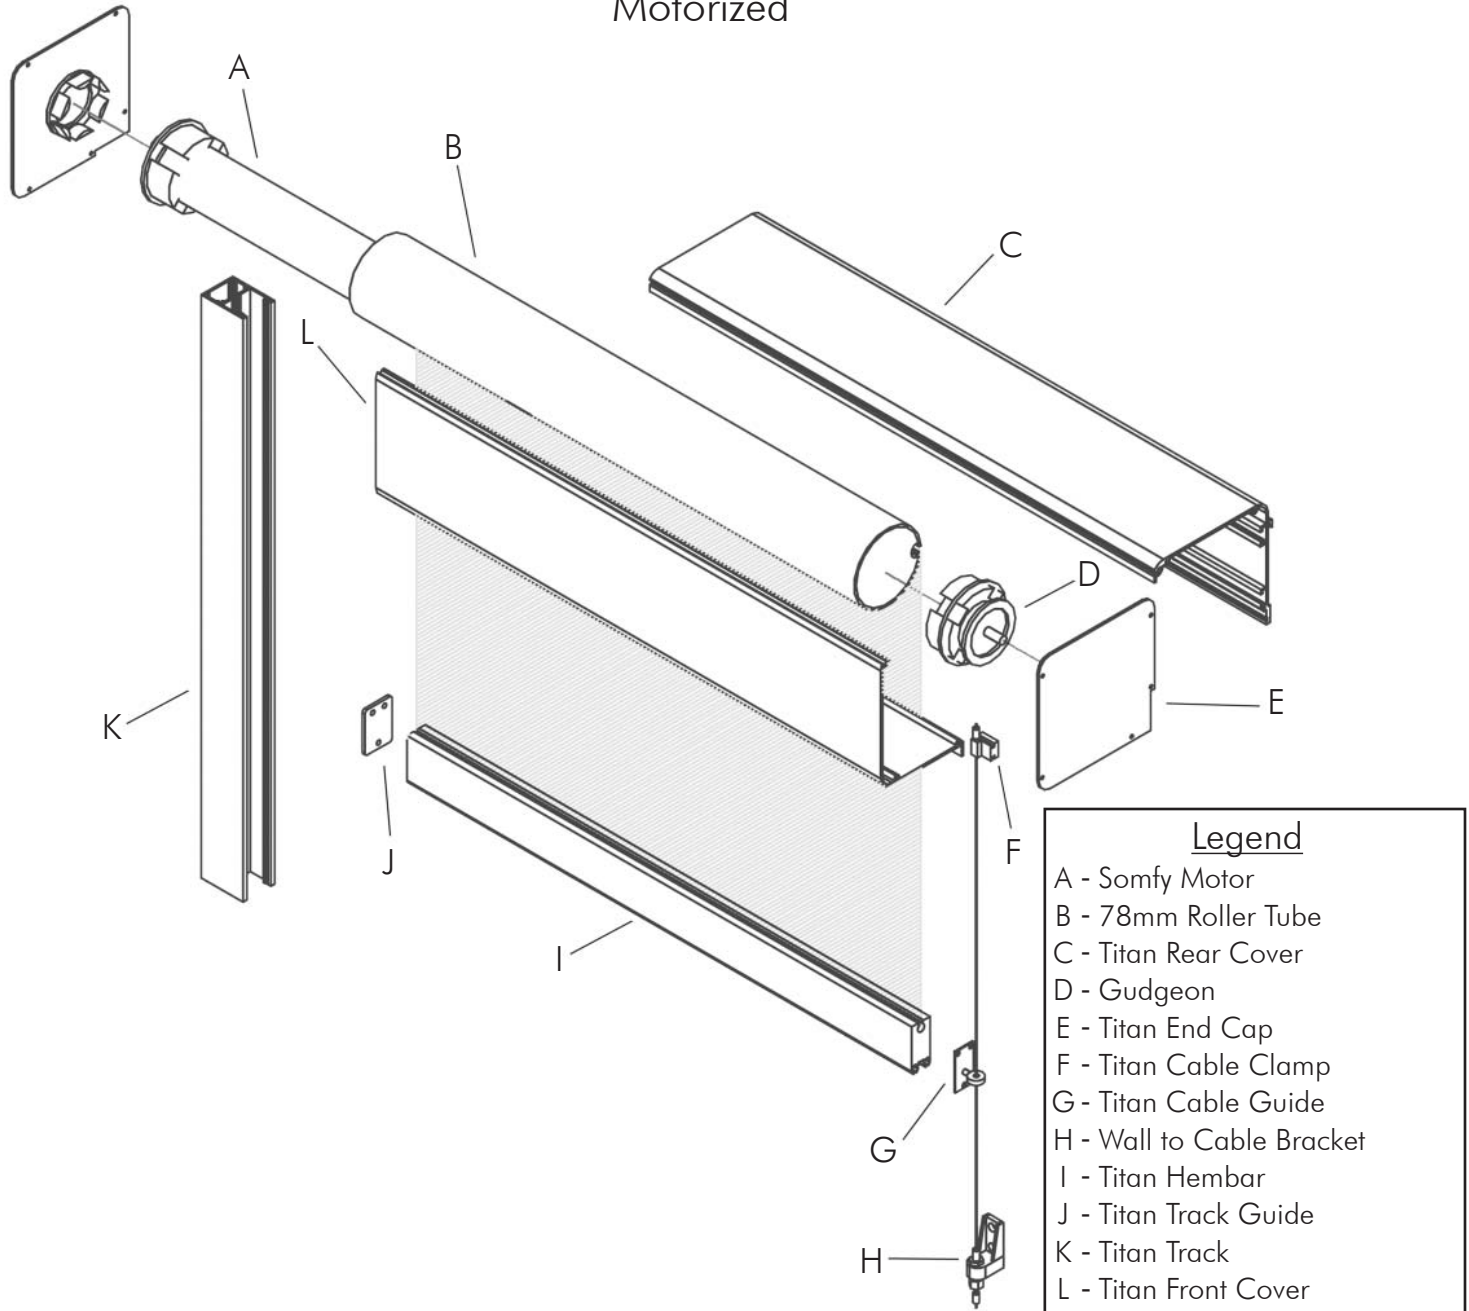

5.5" Titan Cassette Shade

Motorized

Legend

- A - Somfy Motor
- B - 78mm Roller Tube
- C - Titan Rear Cover
- D - Gudgeon
- E - Titan End Cap
- F - Titan Cable Clamp
- G - Titan Cable Guide
- H - Wall to Cable Bracket
- I - Titan Hembar
- J - Titan Track Guide
- K - Titan Track
- L - Titan Front Cover