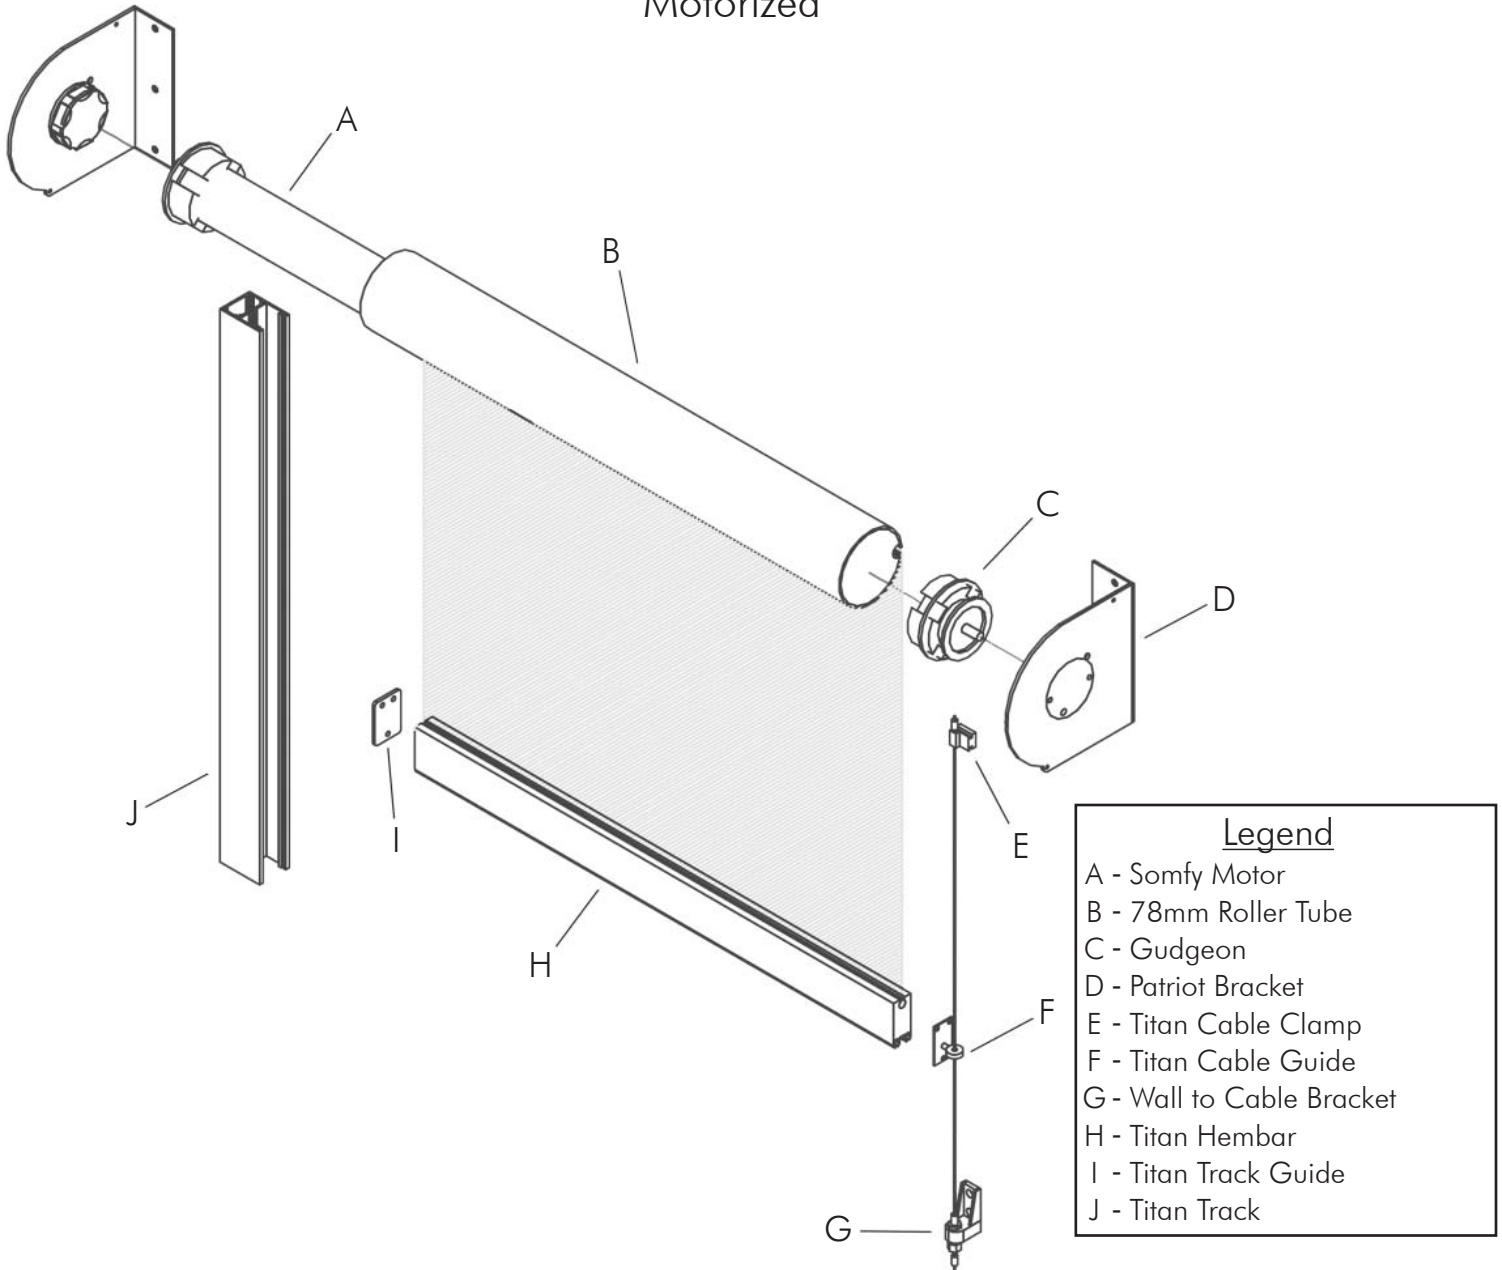

# Patio Roll Shade

Motorized

### Legend

- A - Somfy Motor
- B - 78mm Roller Tube
- C - Gudgeon
- D - Patriot Bracket
- E - Titan Cable Clamp
- F - Titan Cable Guide
- G - Wall to Cable Bracket
- H - Titan Hembar
- I - Titan Track Guide
- J - Titan Track