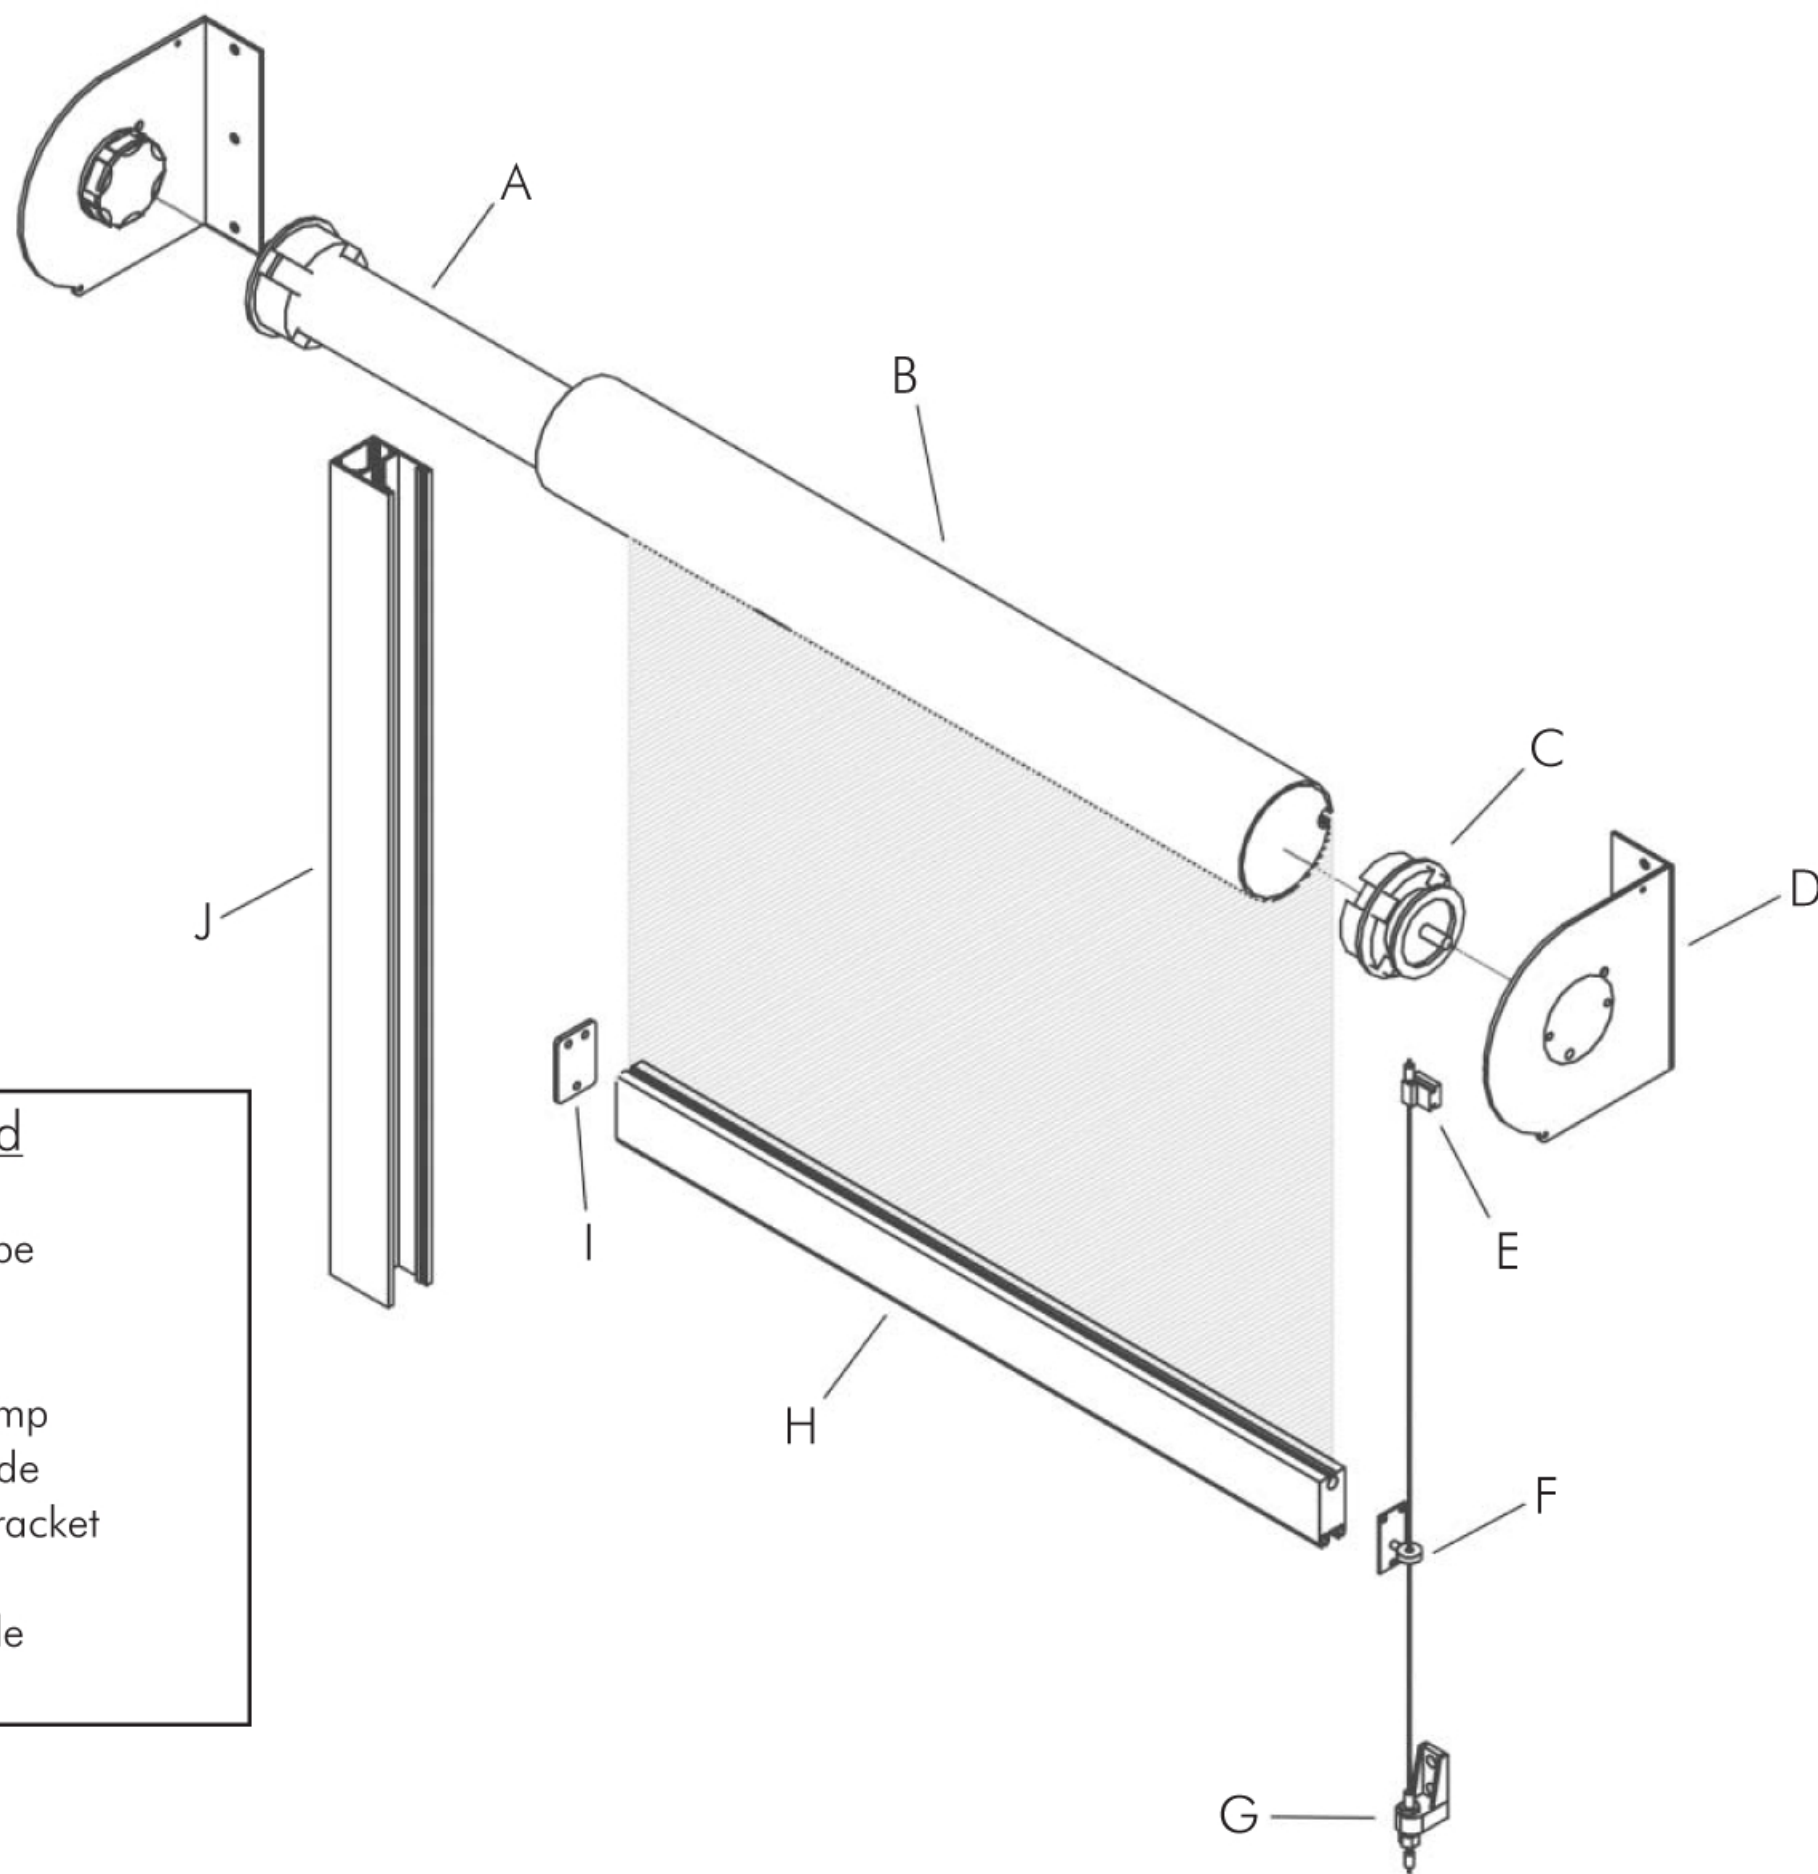

Patio Roll Shade

Motorized

Legend

- A - Somfy Motor
- B - 78mm Roller Tube
- C - Gudgeon
- D - Patriot Bracket
- E - Titan Cable Clamp
- F - Titan Cable Guide
- G - Wall to Cable Bracket
- H - Titan Hembar
- I - Titan Track Guide
- J - Titan Track