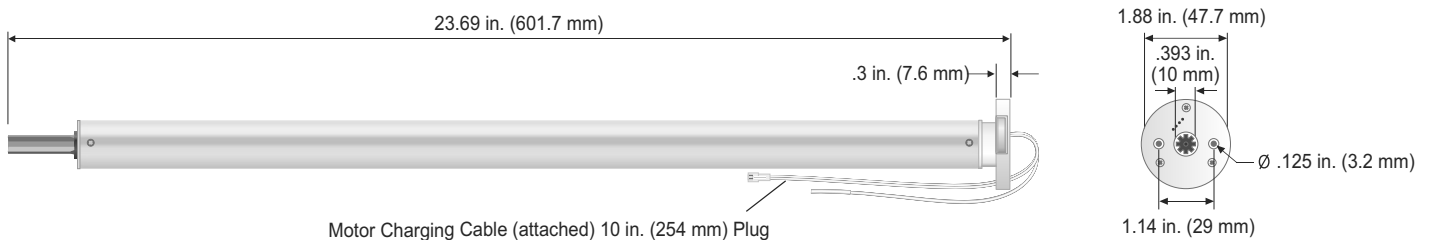

Horizontal Blinds

Features Somfy patented Modulis control, capable of precision tilting of blind slats.

Technical Features

Voltage Supply	12V DC	Temperature Working Range	32°F to 140°F (0°C to 60°C)
Index Protection Rating (interior use only)	IP 20	Insulation Class	Class III
Limit Switch Type	Electronic	Antenna	RF antenna wire must be exposed and should not come in contact with metal surfaces for greatest RF range. RF wire may need to be repositioned for optimal performance. RF antenna wire must not be cut.

Dimensions

Specifications

Voltage	12V DC
Torque	2 Nm
Sound Level	44 dBA
Speed	10-28 rpm adjustable
Low Battery Indicator	LED
Radio Frequency for RTS	433.42 MHz

Sonesse 30 WireFree Plug-in Charger

9020672