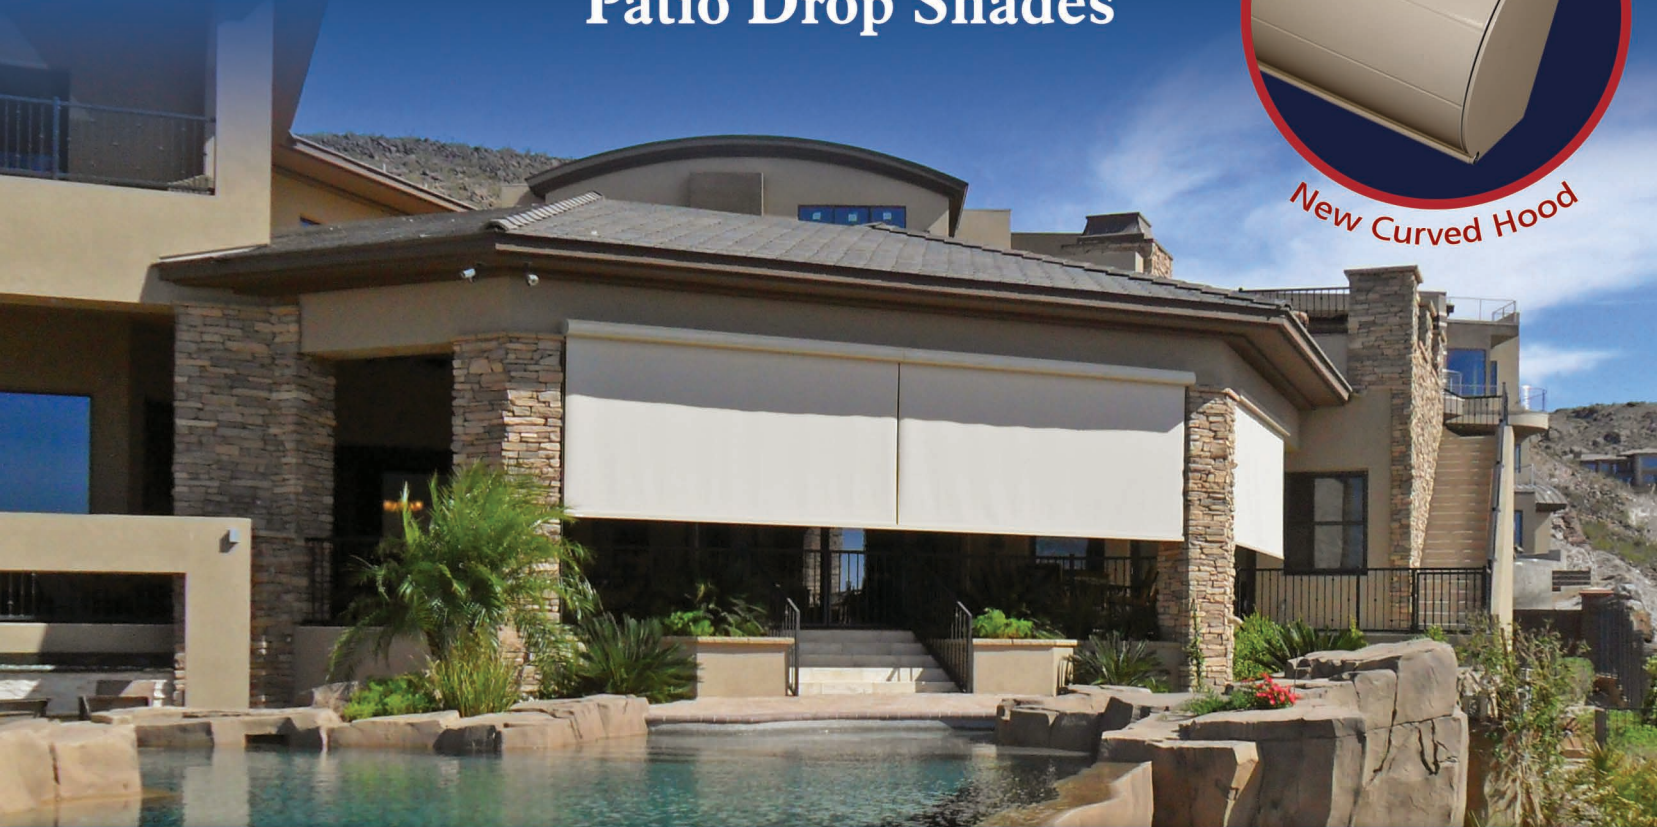

POLAR SHADES®
sun control

PATRIOT HOOD

For Our
Patio Drop Shades

NEW!

New Curved Hood

Same Components as our
Titan Exterior Shade

Hardware Colors

Curved Hood

Titan Hembar

Track

78mm Roller Tube

Polar Shades® Patriot Hood Manual or Motorized Retractable Shades provide a heftier look with the ability to cover spans of up to 20 feet and heights of 18 feet. These shades may also be coupled to accommodate wider spans. Even though it's a little bigger than the 4" ELITE, it certainly lives up to its name for being able to handle the big jobs that need the extra width and height.