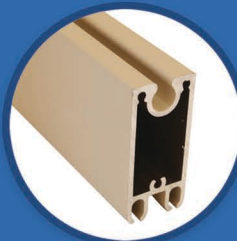

Titan Hembar

Track

78mm Roller Tube

Polar Shades® Patriot Hood Manual or Motorized Retractable Shades provide a heftier look with the ability to cover spans of up to 20 feet and heights of 18 feet. These shades may also be coupled to accommodate wider spans. Even though it's a little bigger than the 4" ELITE, it certainly lives up to its name for being able to handle the big jobs that need the extra width and height.