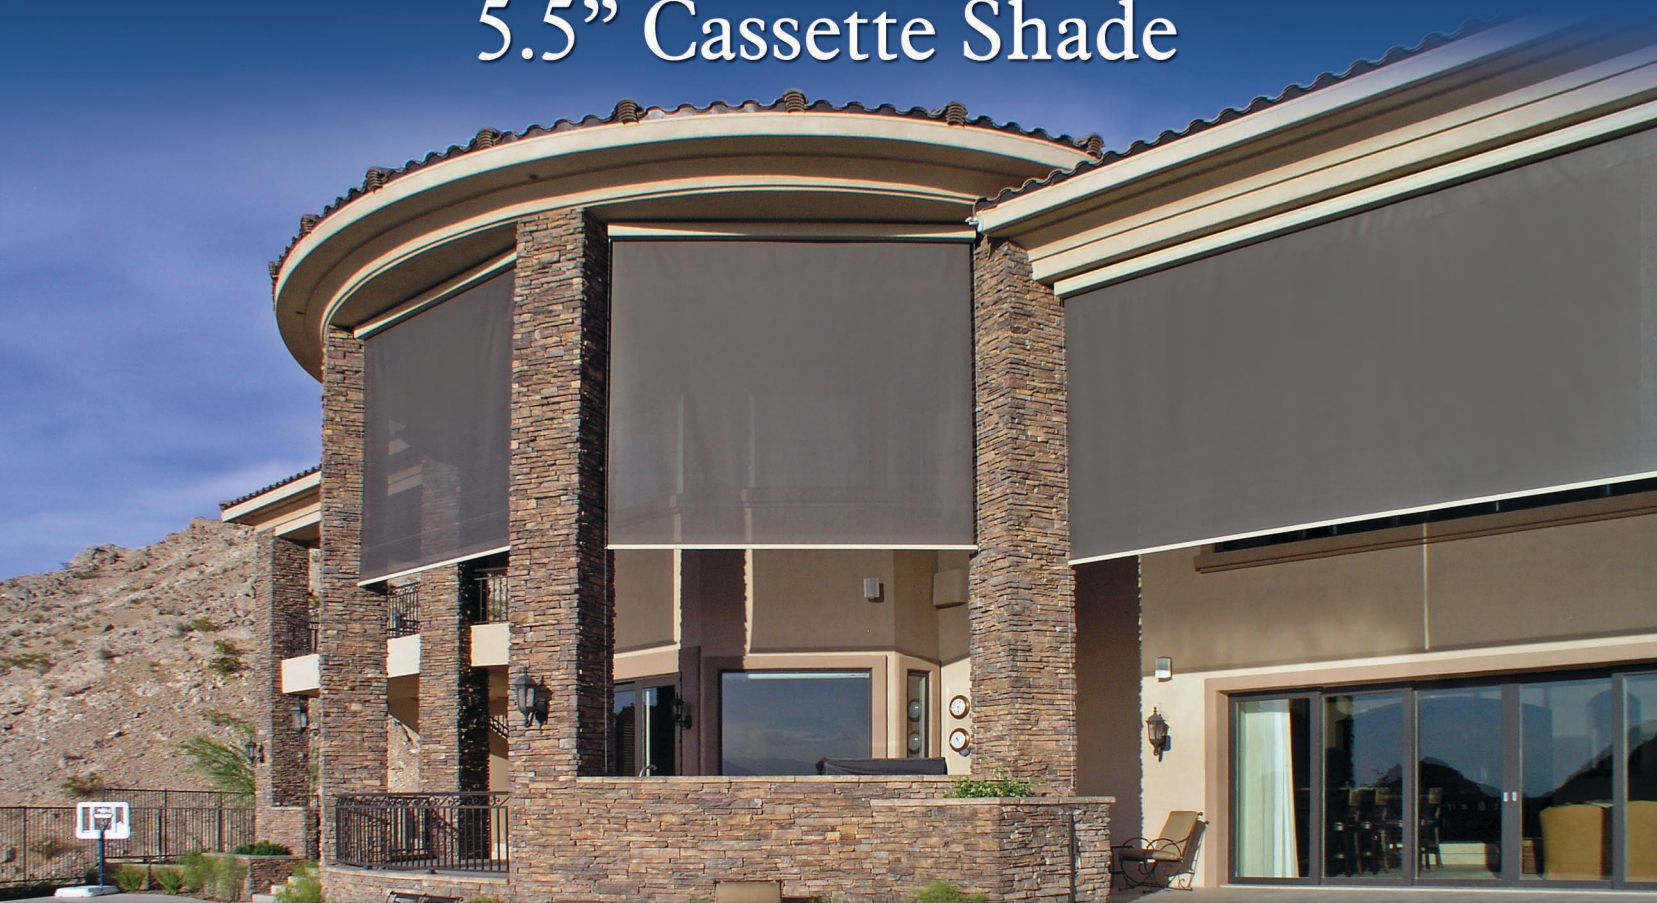

## 5.5" Cassette Shade

#### Hardware Colors

5.5" Extruded Cassette

Titan Hembar

Track

78mm Roller Tube

**Polar Shades® 5.5" TITAN** Manual or Motorized Retractable Shades provide a heftier look with the ability to cover spans of up to 20 feet and heights of 18 feet. These shades may also be coupled to accommodate wider spans. Even though it's a little bigger than the 4" ELITE, it certainly lives up to its name for being able to handle the big jobs that need the extra width and height.

The 5.5" TITAN housing and hardware is available in 5 standard colors, but can be custom powder coated to meet any color needs. Polar Shades® also provides a full line of fabric choices in a variety of colors to match any home's exterior.