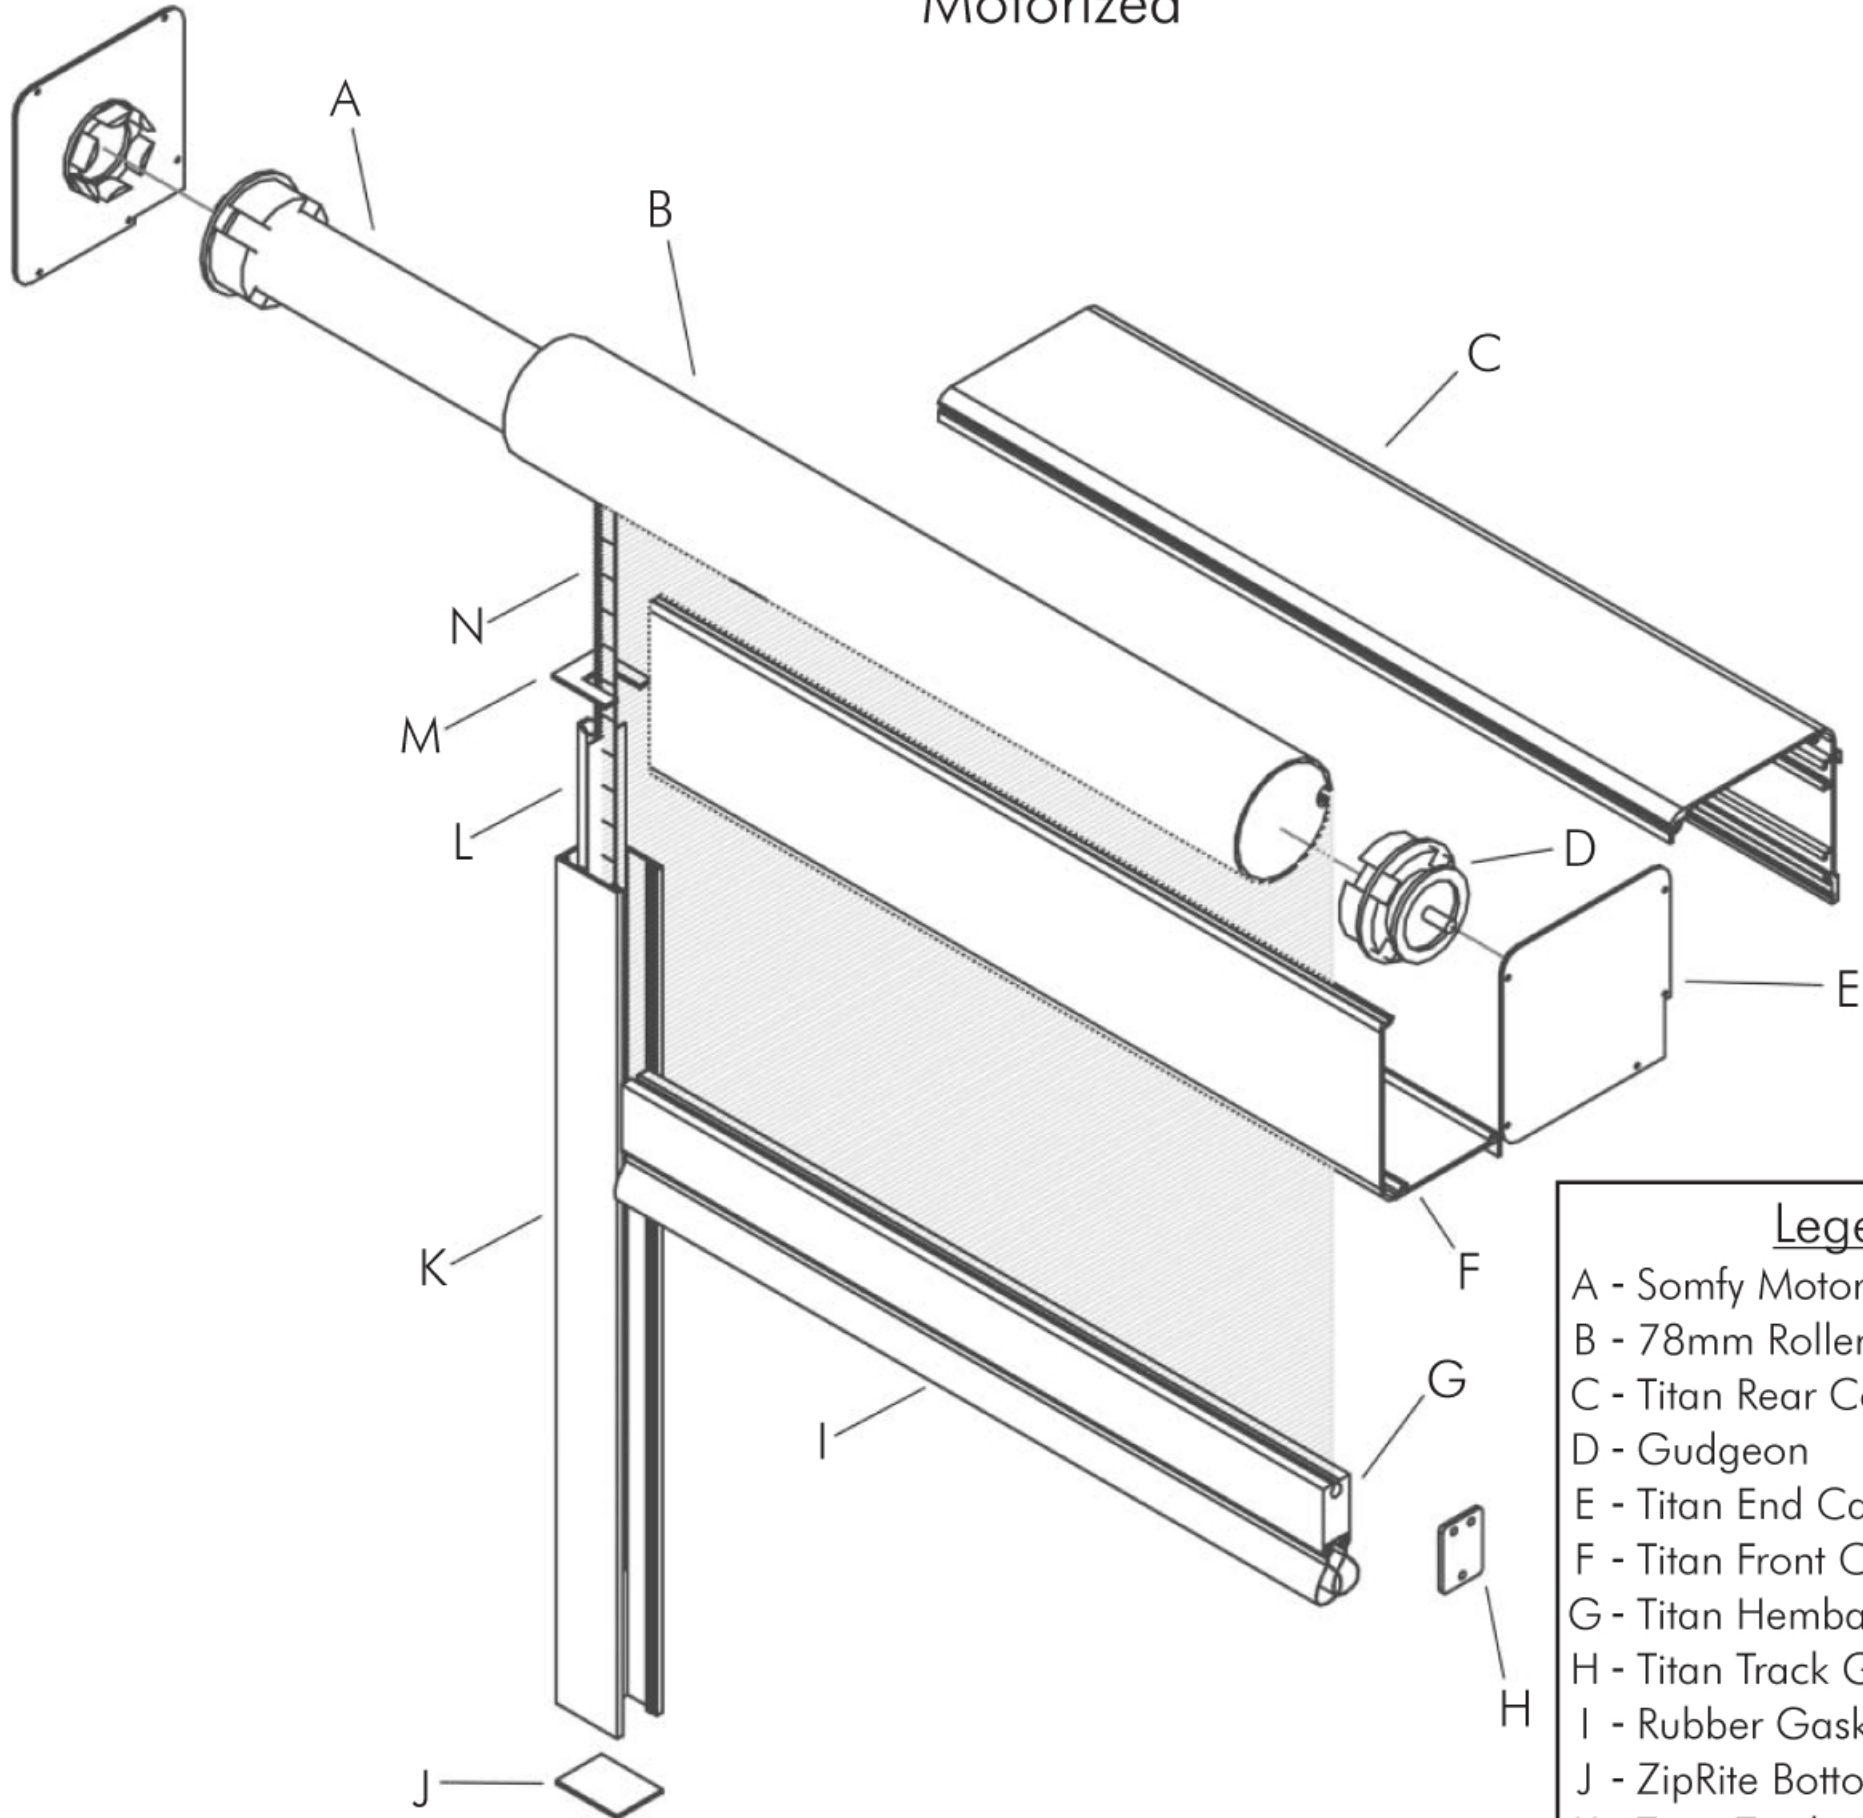

# Titan ZipRite Shade

### Legend

- A - Somfy Motor
- B - 78mm Roller Tube
- C - Titan Rear Cover
- D - Gudgeon
- E - Titan End Cap
- F - Titan Front Cover
- G - Titan Hembar
- H - Titan Track Guide
- I - Rubber Gasket
- J - ZipRite Bottom Cap
- K - Titan Track
- L - ZipRite Track Insert
- M - ZipRite Top Cap
- N - Zipper