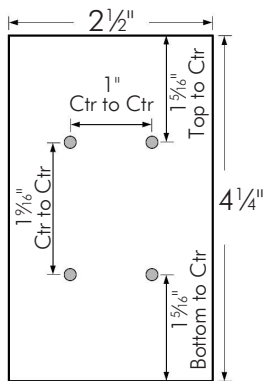

Wall Bracket for Cassette Box

Out with the old, In with the View!

877-260-6110

POLAR SHADES®
sun control

polarshade.com

5520 Stephanie Street · Las Vegas, NV 89122 · info@polarshade.com