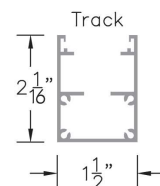

Out with the old, In with the View!

877-260-6110

POLAR SHADES®
sun control

polarshade.com

5520 Stephanie Street · Las Vegas, NV 89122 · info@polarshade.com