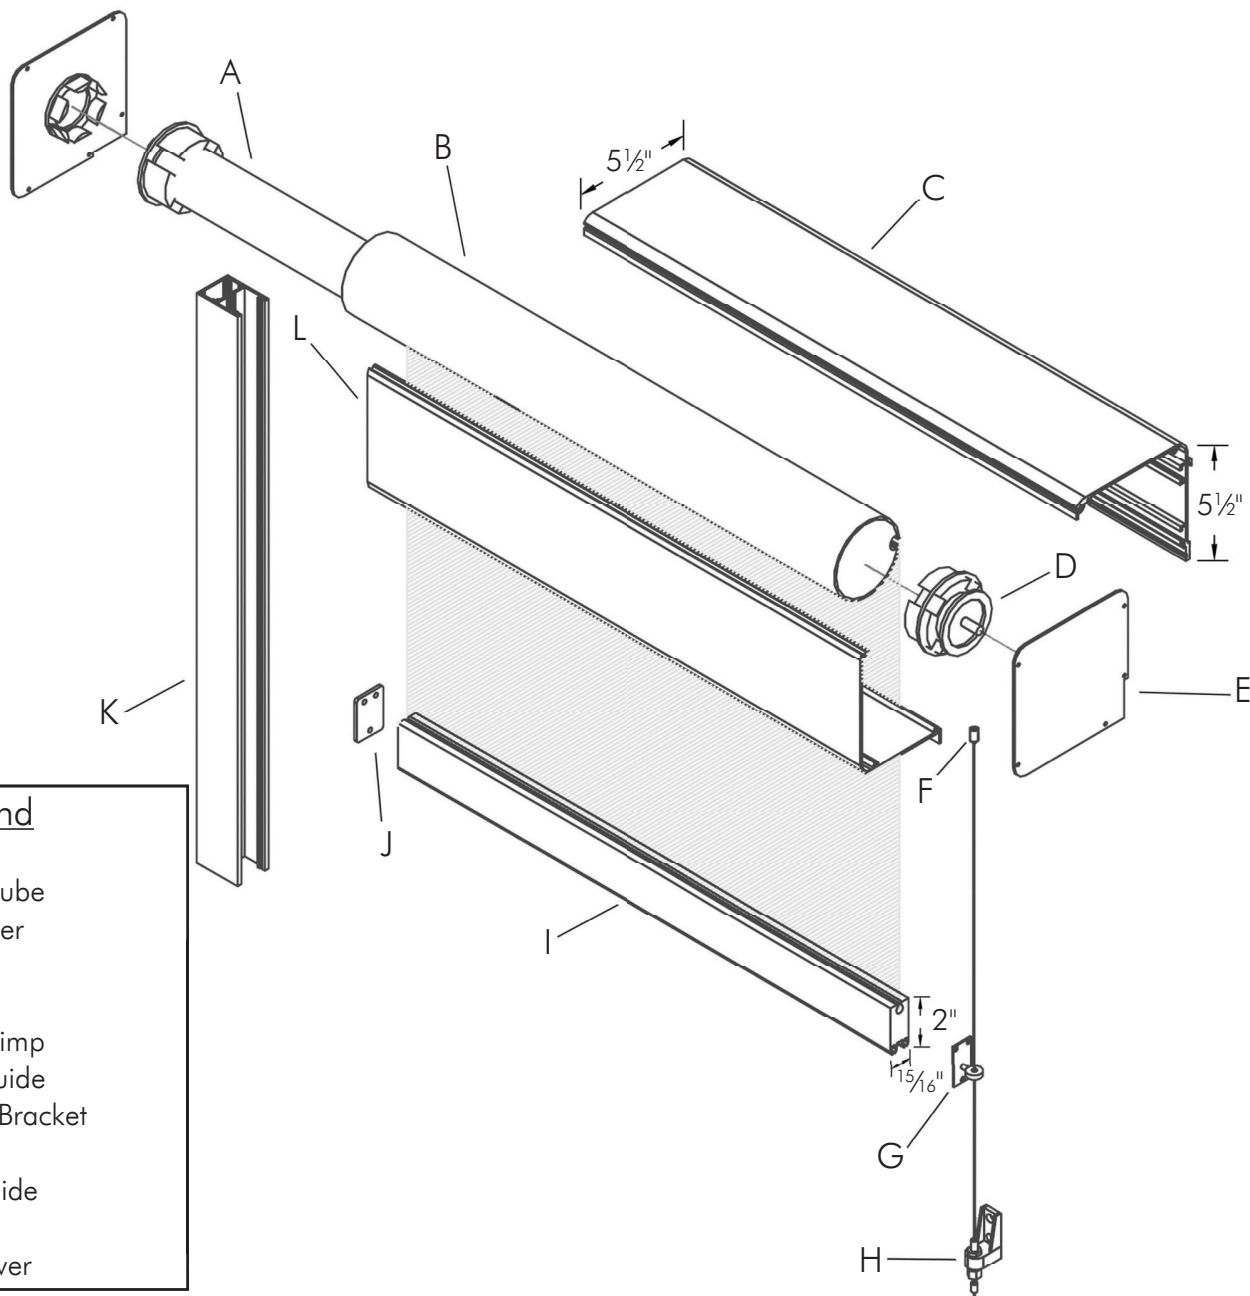

5.5" Titan Cassette Shade

Motorized

- Legend**
- A - Somfy Motor
 - B - 78mm Roller Tube
 - C - Titan Rear Cover
 - D - Gudgeon
 - E - Titan End Cap
 - F - Titan Cable Crimp
 - G - Titan Cable Guide
 - H - Wall to Cable Bracket
 - I - Titan Hembar
 - J - Titan Track Guide
 - K - Titan Track
 - L - Titan Front Cover