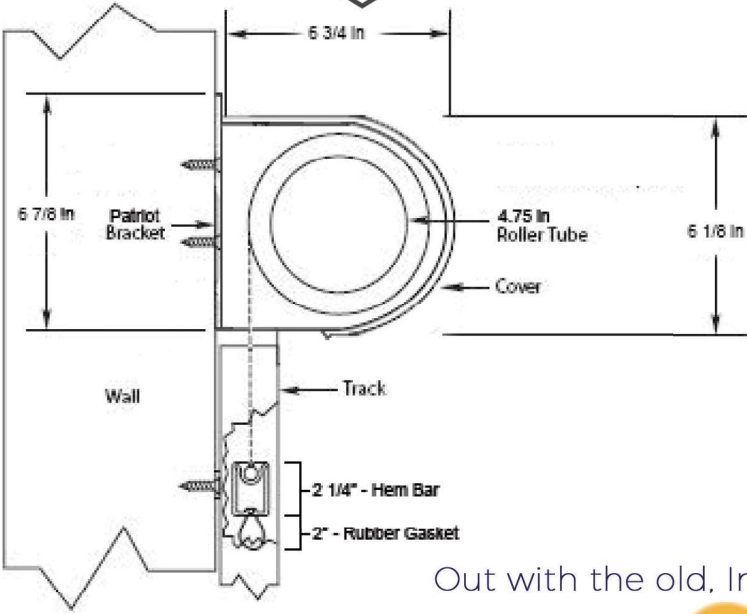

Mega ZipRite Shade w/ Optional Patriot Hood Motorized

** Suitable for wall mount only,
when used with hood **

- Legend**
- A - Somfy Motor
 - B - 120mm Roller Tube
 - C - Patriot Hood (optional)
 - D - Gudgeon
 - E - Patriot Bracket
 - F - Titan Hembar
 - G - Titan Track Guide
 - H - Rubber Gasket
 - I - ZipRite Bottom Cap
 - J - ZipRite Track
 - K - ZipRite Track Insert
 - L - ZipRite Top Cap
 - M - Zipper
 - N - U Channel