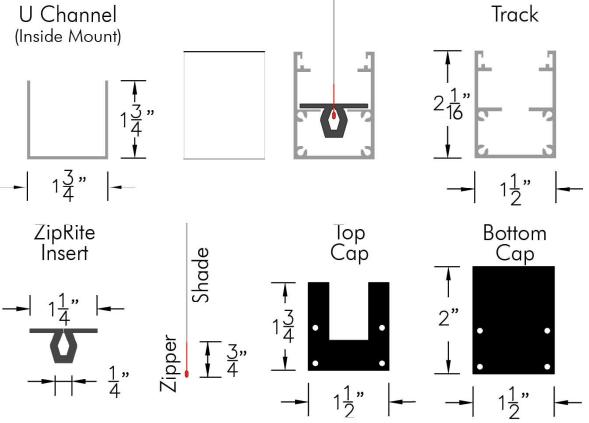

Mega ZipRite Shade w/ Optional Patriot Hood Motorized

** Suitable for wall mount only,
when used with hood **

- Legend**
- A - Somfy Motor
 - B - 120mm Roller Tube
 - C - Patriot Hood (optional)
 - D - Gudgeon
 - E - Patriot Bracket
 - F - Titan Hembar
 - G - Titan Track Guide
 - H - Rubber Gasket
 - I - ZipRite Bottom Cap
 - J - ZipRite Track
 - K - ZipRite Track Insert
 - L - ZipRite Top Cap
 - M - Zipper
 - N - U Channel