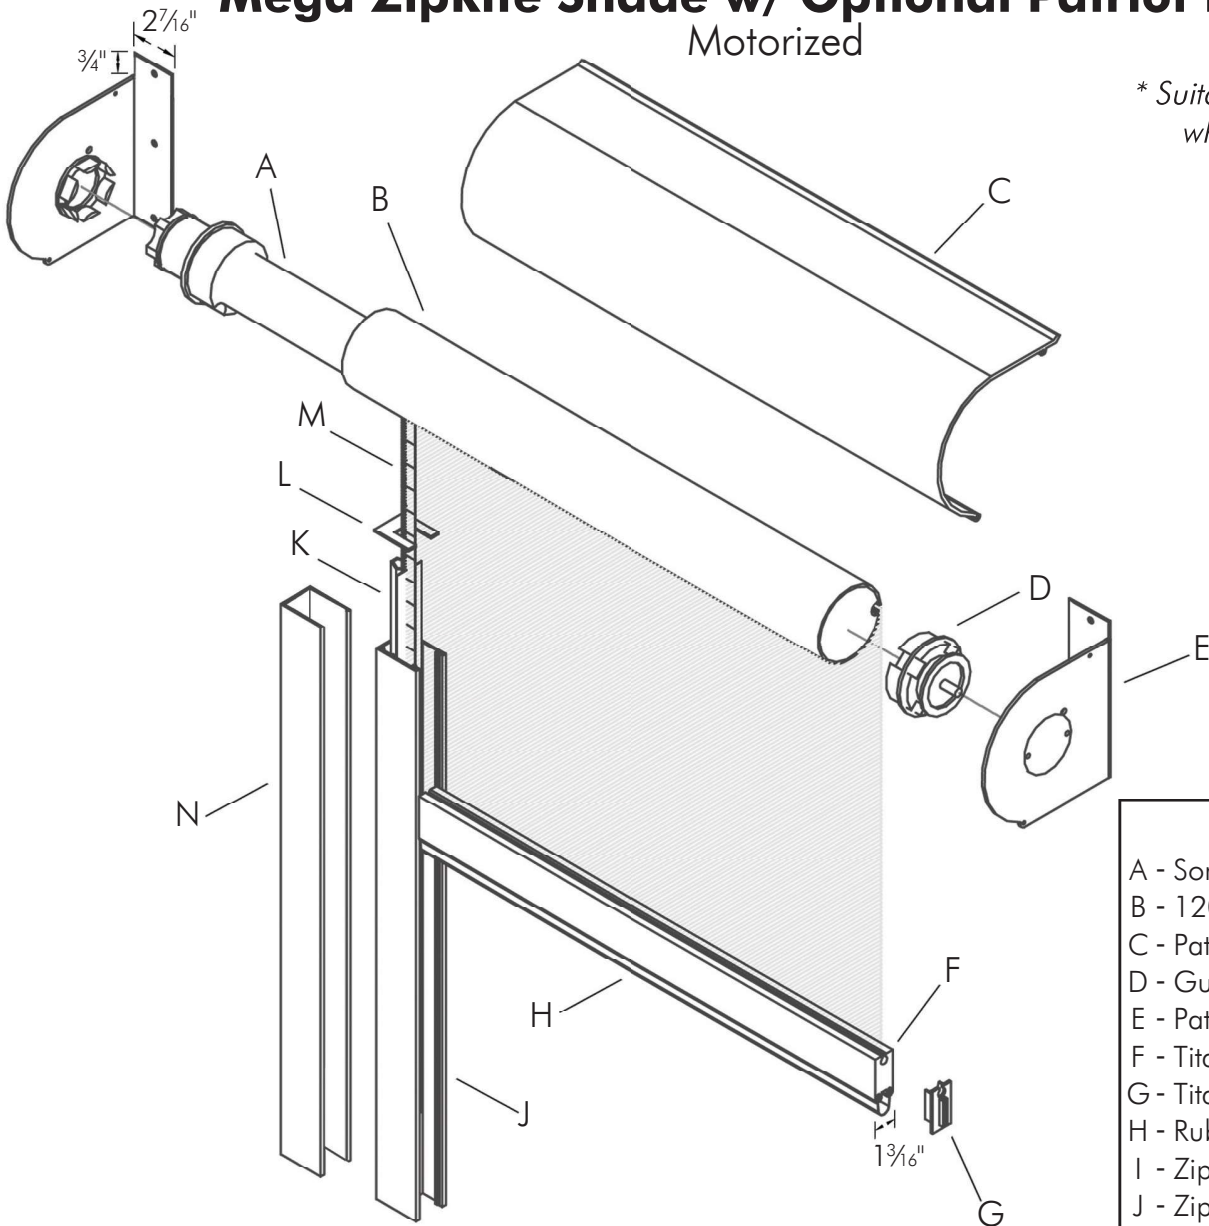

Mega ZipRite Shade w/ Optional Patriot Hood Motorized

** Suitable for wall mount only,
when used with hood **

- Legend**
- A - Somfy Motor
 - B - 120mm Roller Tube
 - C - Patriot Hood (optional)
 - D - Gudgeon
 - E - Patriot Bracket
 - F - Titan Hembar
 - G - Titan Track Guide
 - H - Rubber Gasket
 - I - ZipRite Bottom Cap
 - J - ZipRite Track
 - K - ZipRite Track Insert
 - L - ZipRite Top Cap
 - M - Zipper
 - N - U Channel