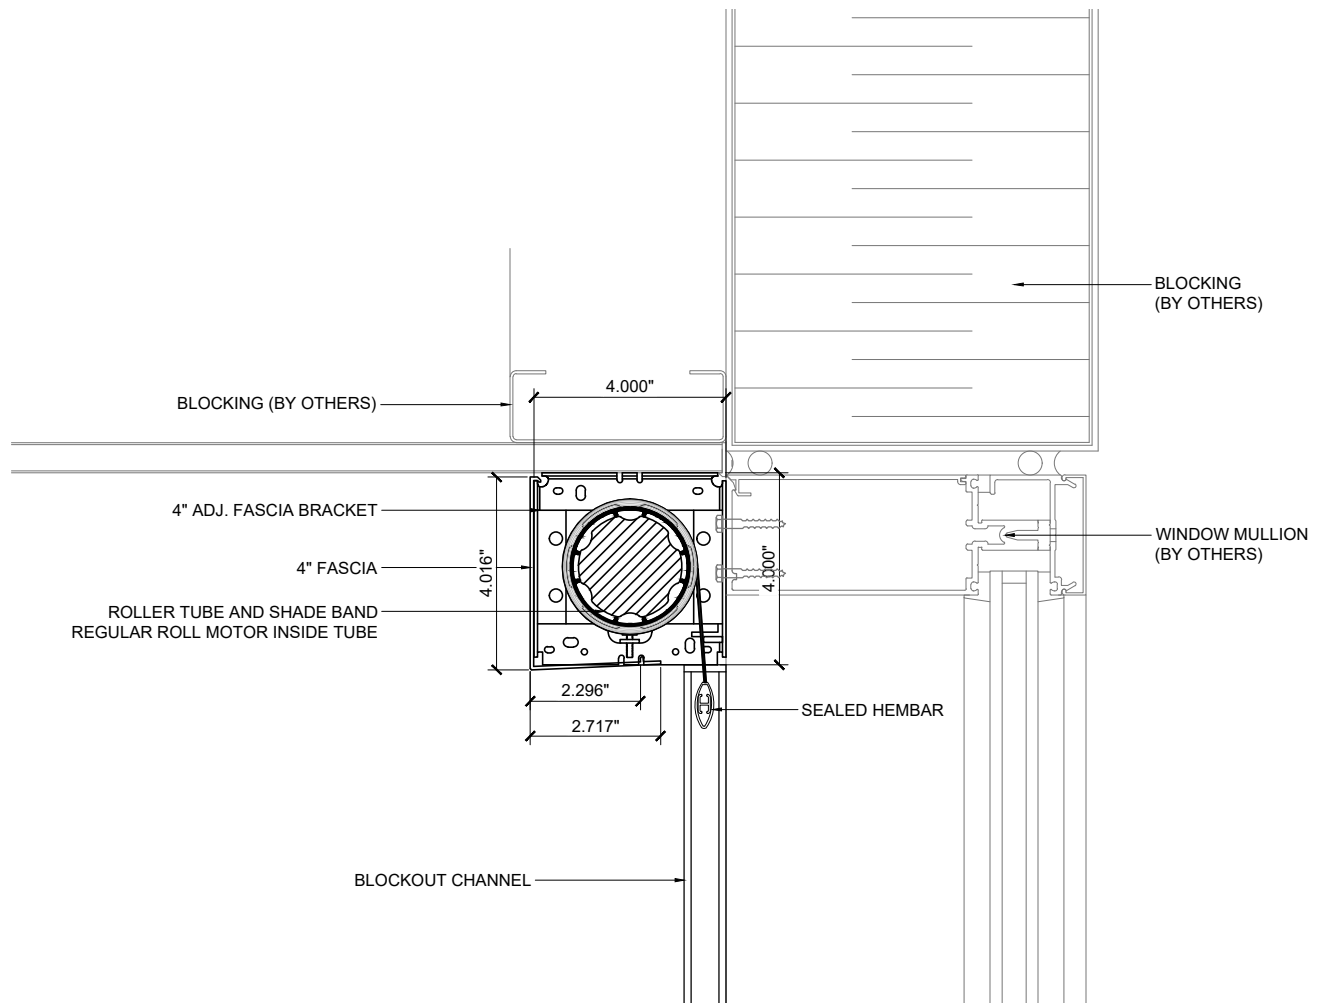

Heavy Duty Interior Motorized Shade

4" Fascia Bracket, 63mm Roller Tube, and 50 Series Motor, Face Mount with Blockout

Polar Shades Section Detail

Out with the old. In with the View!

877-260-6110

POLAR SHADES®
sun control