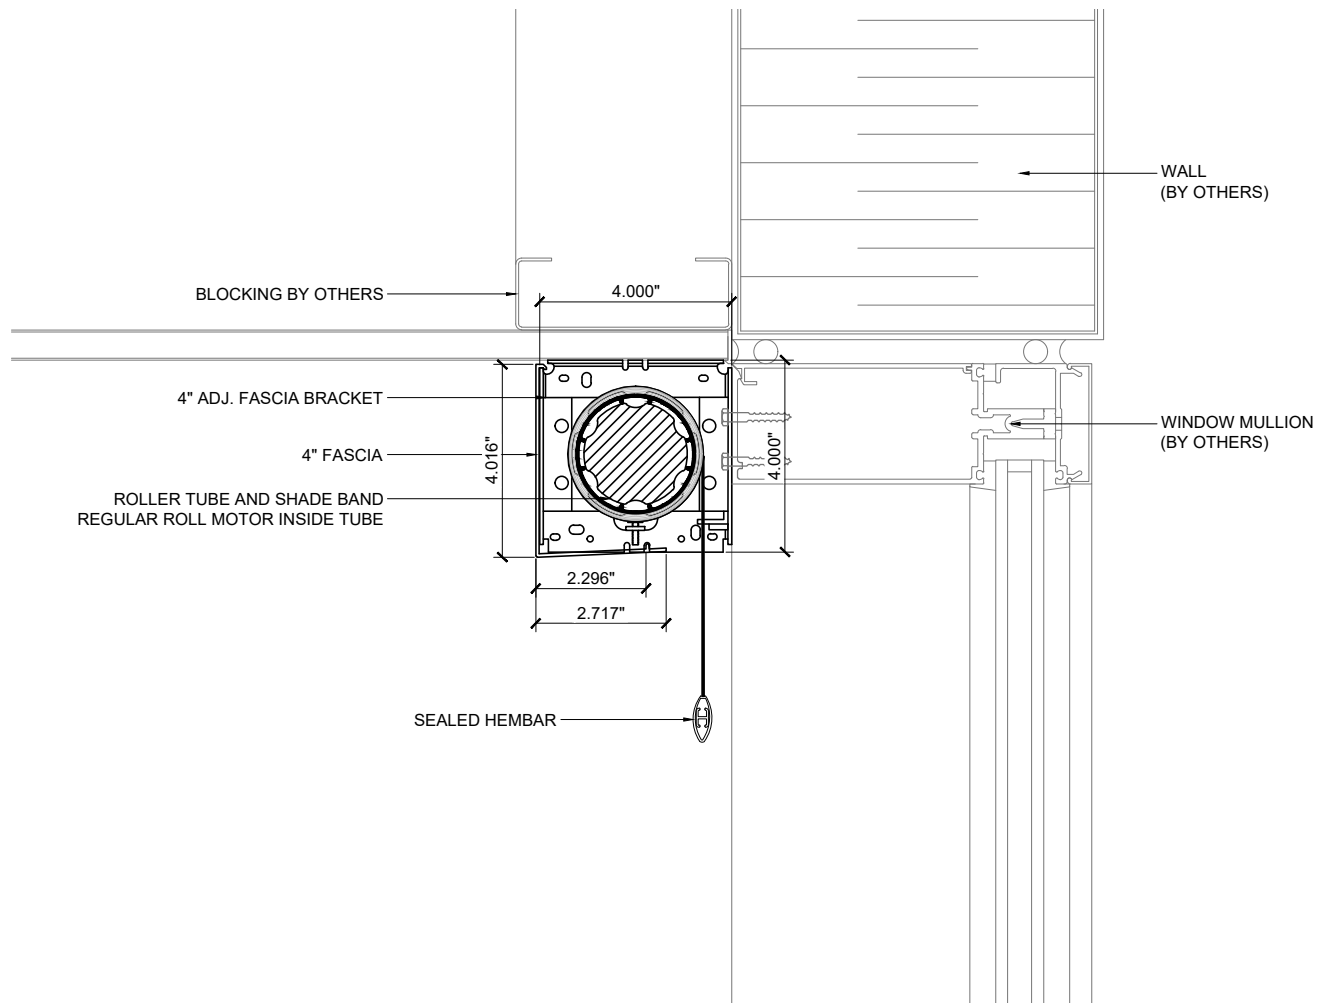

Heavy Duty Interior Motorized Shade

4" Fascia Bracket, 63mm Roller Tube, and 50 Series Motor, Face Mount

Polar Shades Section Detail

Out with the old, In with the View!

877-260-6110

POLAR SHADES[®]
sun control