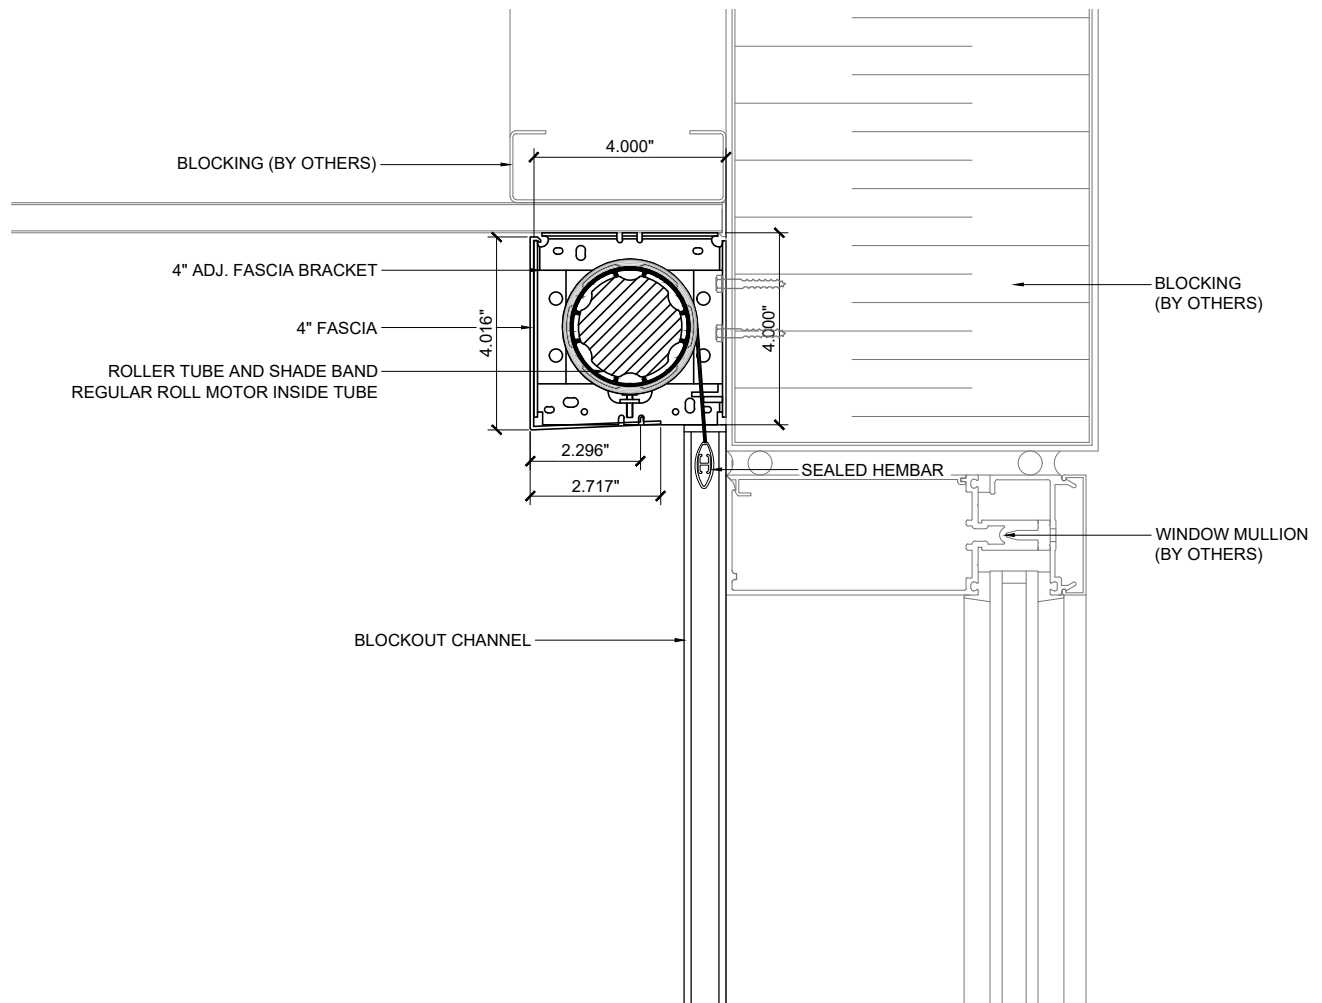

# Heavy Duty Interior Motorized Shade

4" Fascia Bracket, 63mm Roller Tube, and 50 Series Motor, Wall Mount with Blockout