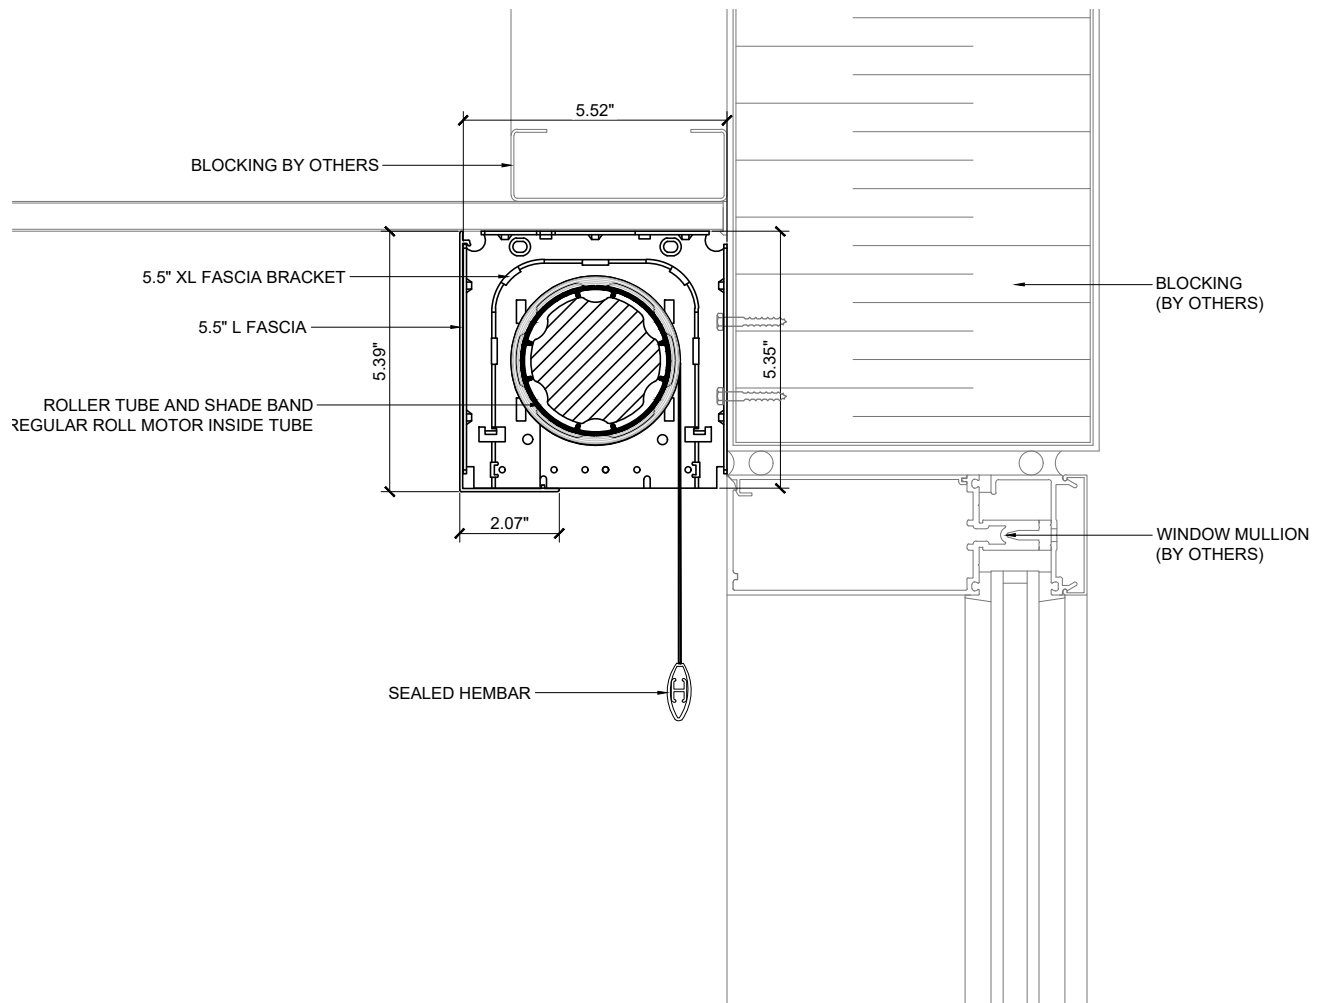

Heavy Duty Interior Motorized Shade

5.5" Fascia Bracket, 78mm Roller Tube, and 50 Series Motor, Wall Mount

Polar Shades Section Detail

Out with the old. In with the View!

877-260-6110

POLAR SHADES[®]
sun control