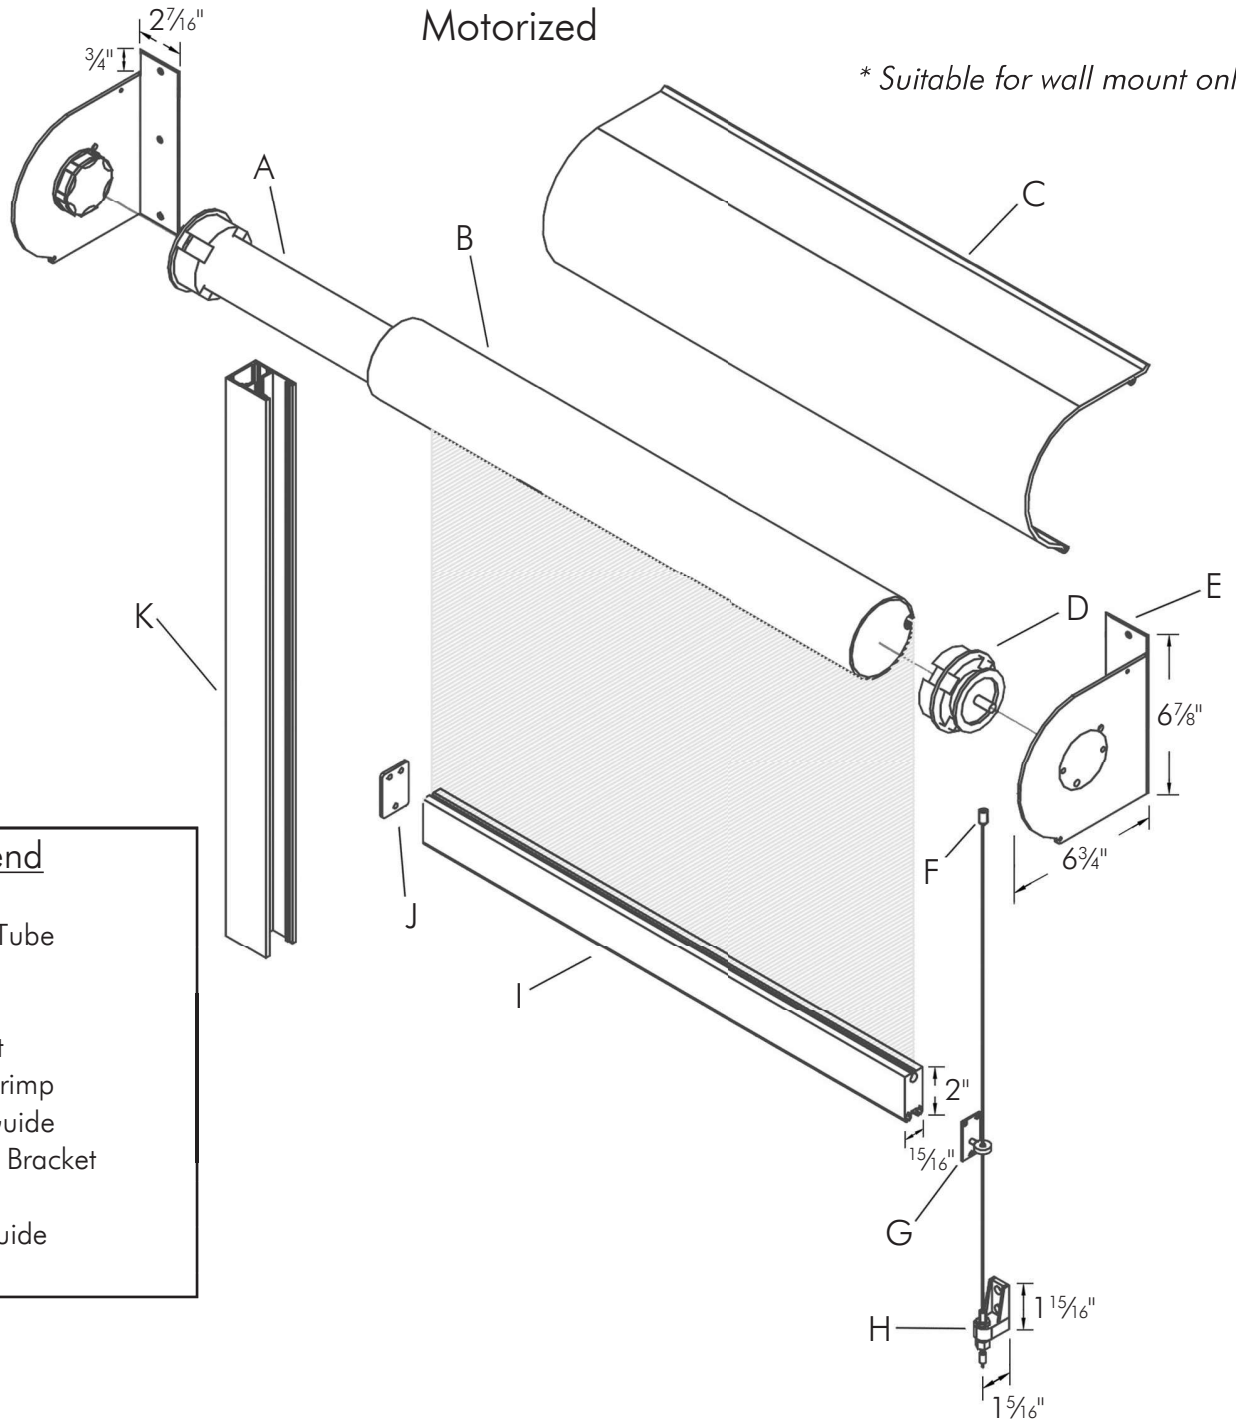

Patriot Shade

Motorized

* Suitable for wall mount only *

Legend

- A - Somfy Motor
- B - 78mm Roller Tube
- C - Patriot Hood
- D - Gudgeon
- E - Patriot Bracket
- F - Titan Cable Crimp
- G - Titan Cable Guide
- H - Wall to Cable Bracket
- I - Titan Hembar
- J - Titan Track Guide
- K - Titan Track