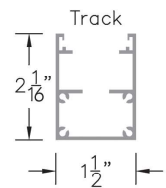

Patriot Shade

Motorized

* Suitable for wall mount only *

Legend

- A - Somfy Motor
- B - 78mm Roller Tube
- C - Patriot Hood
- D - Gudgeon
- E - Patriot Bracket
- F - Titan Cable Crimp
- G - Titan Cable Guide
- H - Wall to Cable Bracket
- I - Titan Hembar
- J - Titan Track Guide
- K - Titan Track