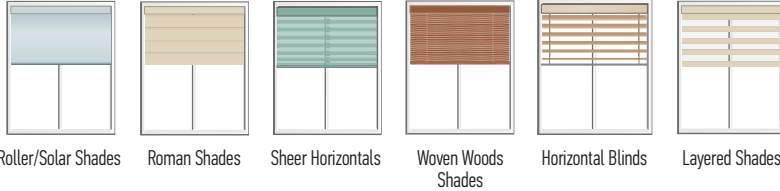

Roll Up 28 WireFree™ RTS

#1240292

Offers control via Radio Technology Somfy® (RTS)

Applications

Technical Features

Voltage Supply	12V DC
Index Protection Rating (interior use only)	IP 20
Limit Switch Type	Electronic

Temperature Working Range 32°F to 120°F (0°C to 50°C)

Insulation Class Class III

Antenna 17.5 cm wire length, must not be cut or lengthened. For greatest RF range, must not be exposed and should not come in contact with metal surfaces. RF wire may need to be repositioned for optimal performance.