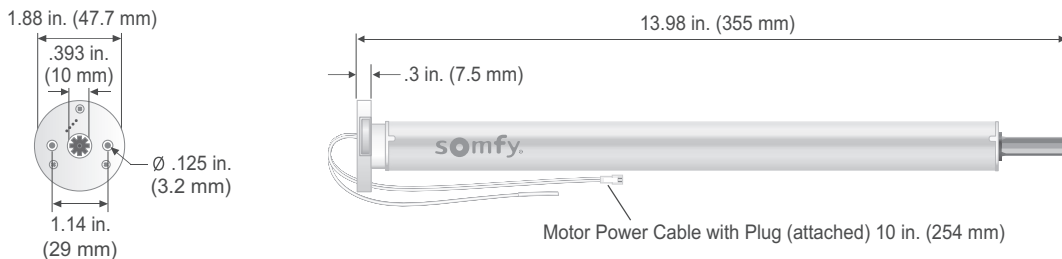

**Antenna** 17.5 cm wire length, must not be cut or lengthened. For greatest RF range, must not be exposed and should not come in contact with metal surfaces. RF wire may need to be repositioned for optimal performance.

## Dimensions