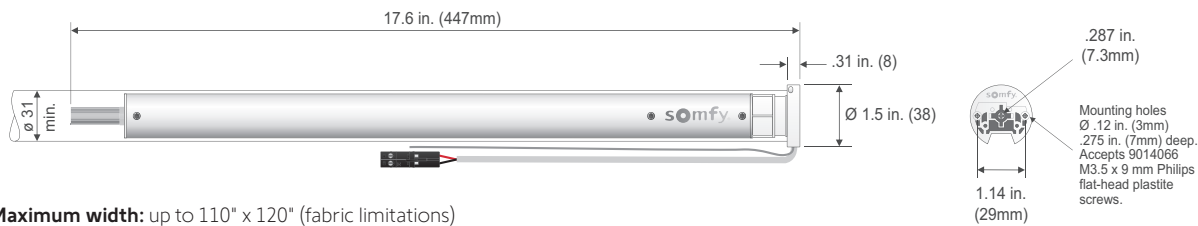

## Technical Features

Voltage Supply	24V DC
Index Protection Rating (interior use only)	IP 30
Limit Switch Type	Electronic
Limit Switch Capacity	150 turns (limited to 6 minutes of rotation without stop)
Temperature Working Range	32°F to 140°F (0°C to 60°C)
Insulation Class	Class 3

**Antenna** 17.5 cm wire length, must not be cut or lengthened. For greatest RF range, antenna must be exposed and should not come in contact with metal surfaces. RF wire may need to be repositioned for optimal performance.

## Dimensions

**Maximum width:** up to 110" x 120" (fabric limitations)

**Minimum width:** 21 1/2"

Includes transformer; 24V DC, 1.66 A

### 24V DC Power Cable

AWG24 – 1 Cable: 2 wire  
(9.8 in. Weidmüller pigtail non-removable)

Maximum Power Cable Length  
(to guarantee characteristics)

Gauge	Length
14 AWG	240 ft.
16 AWG	150 ft.
18 AWG	100 ft.