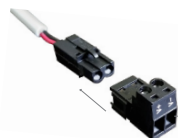

Type of power cable

24V DC Power Cable

AWG24 – 1 Cable: 2 wire
(9.8 in. Weidmüller pigtail non-removable)

Maximum Power Cable Length
(to guarantee characteristics)

Gauge	Length
14 AWG	240 ft.
16 AWG	150 ft.
18 AWG	100 ft.