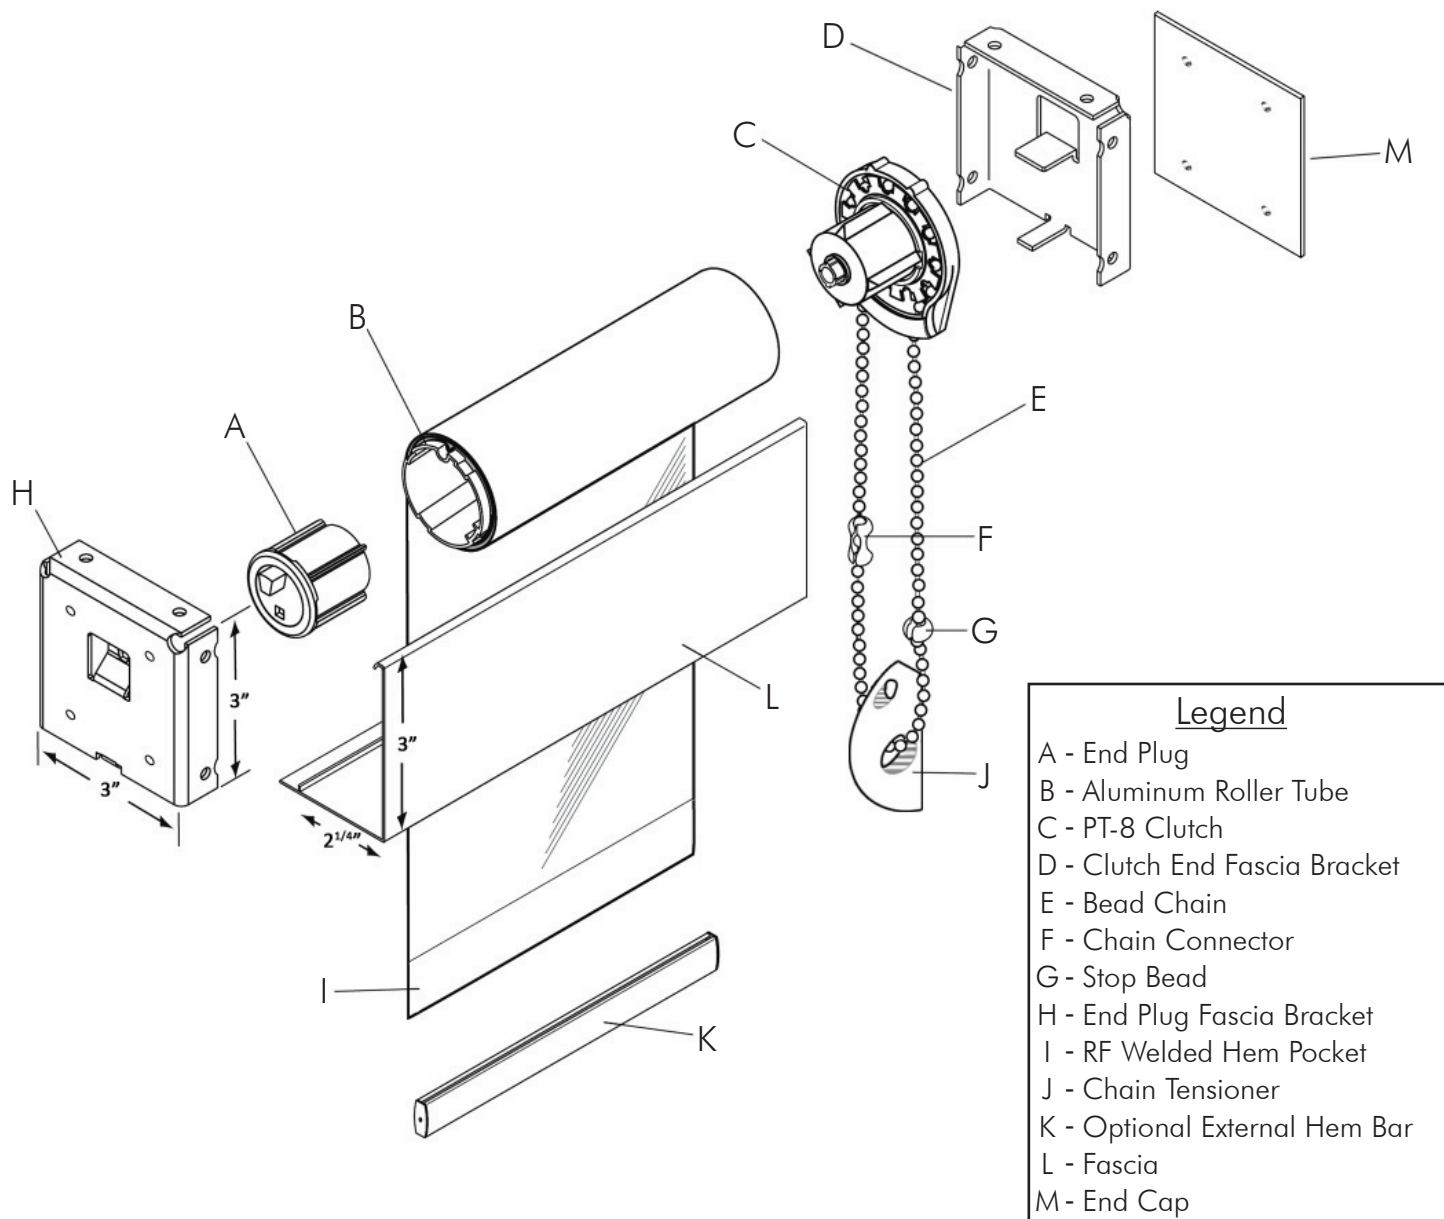

### Roller Shade System with Fascia

- ☼ Clutch Lift System has an up to eight pound lifting capacity.
- ☼ Shades are raised and lowered by means of a continuous loop bead chain.
- ☼ Internal Hem Bar sealed in RF Welded Hem Pocket. Optional External Hem Bar is available.
- ☼ Fascia measures 3" high with a 2-1/4" bottom lip and snaps onto 3" x 3" fascia bracket. Available in white, tan, clear anodized, bronze or black.
- ☼ Optional spring assist reduces pull force allowing easy lifting of larger shades.