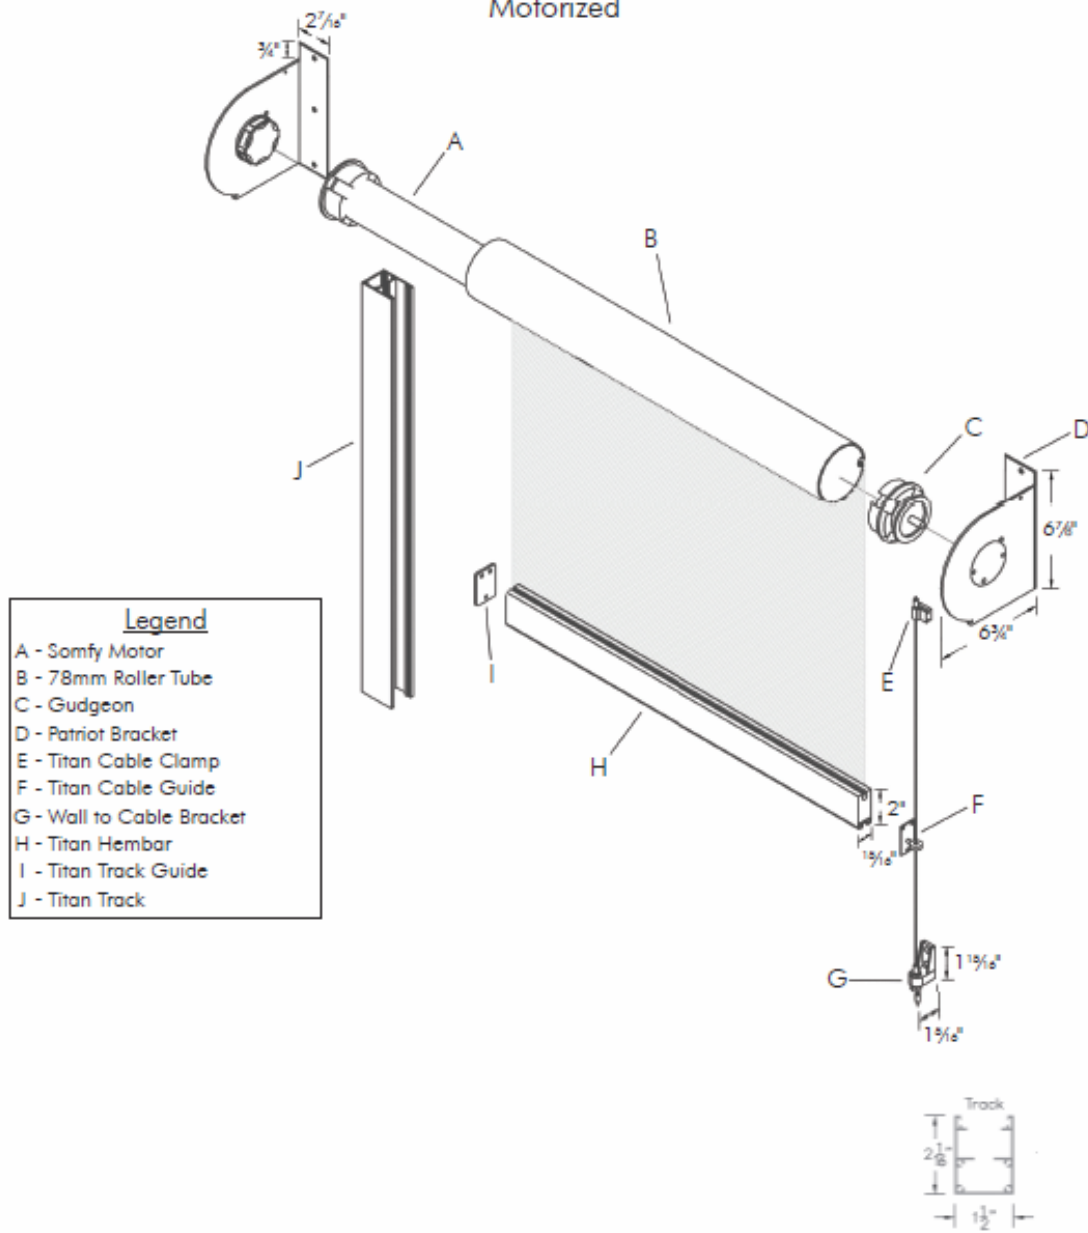

E-8

Patio Roll Shade Motorized

Out with the old. In with the View!

877-260-6110

POLAR SHADES®
sun control

polarshade.com

520 East Sunset Road - Henderson, NV 89011 - info@polarshade.com